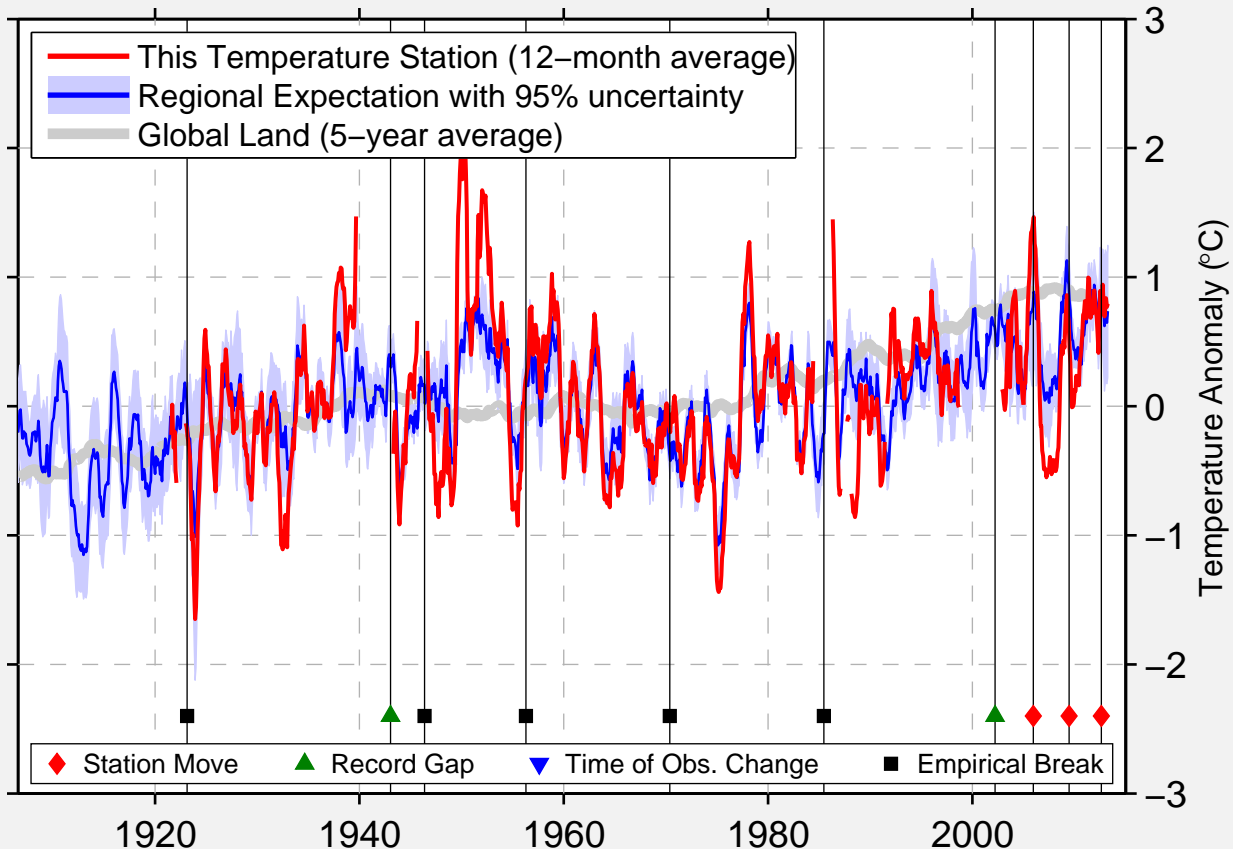

EL FUERTE, SINALOA

26.538 N, 108.388 W (Mexico)

Data Quality Controlled and Aligned at Breakpoints

Berkeley Earth