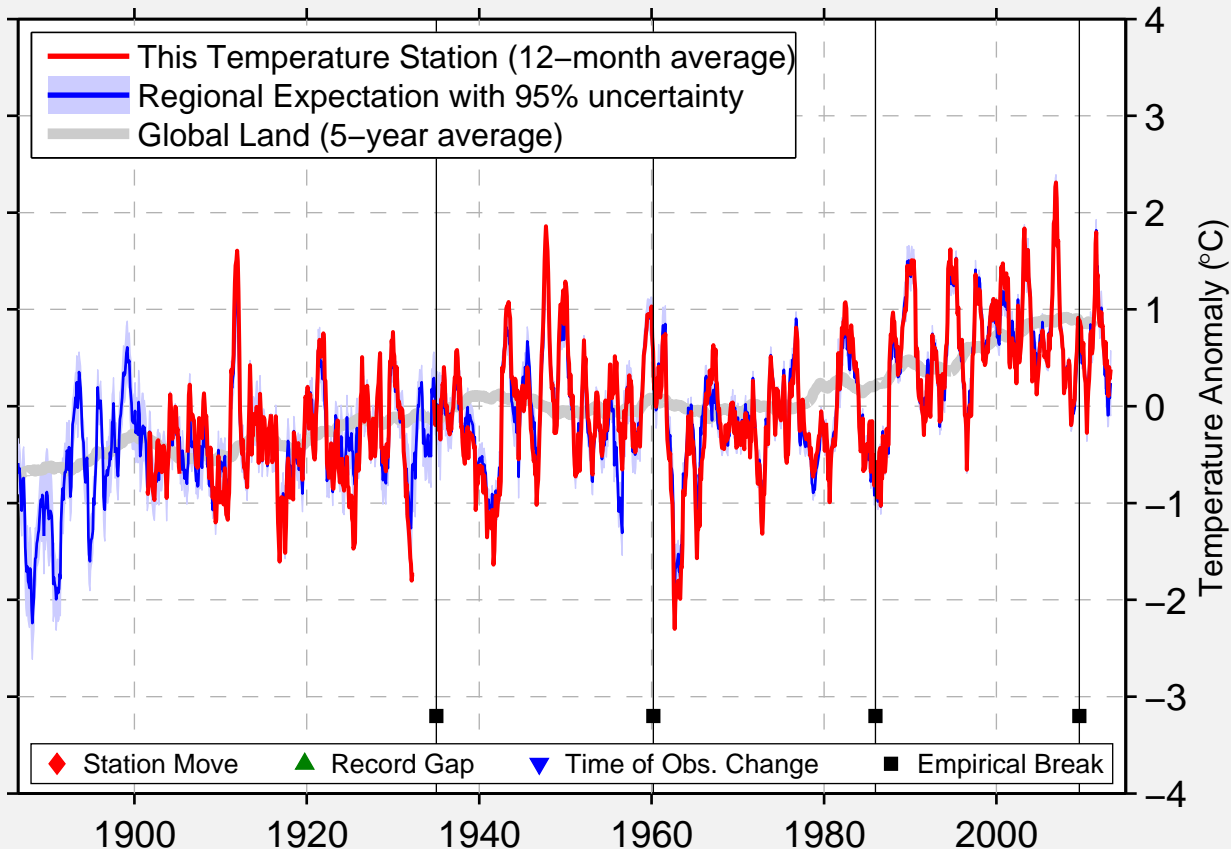

DEOLS CHATEAUROUX AERODROME DE

46.860 N, 1.729 E (France)

Data Quality Controlled and Aligned at Breakpoints

Berkeley Earth