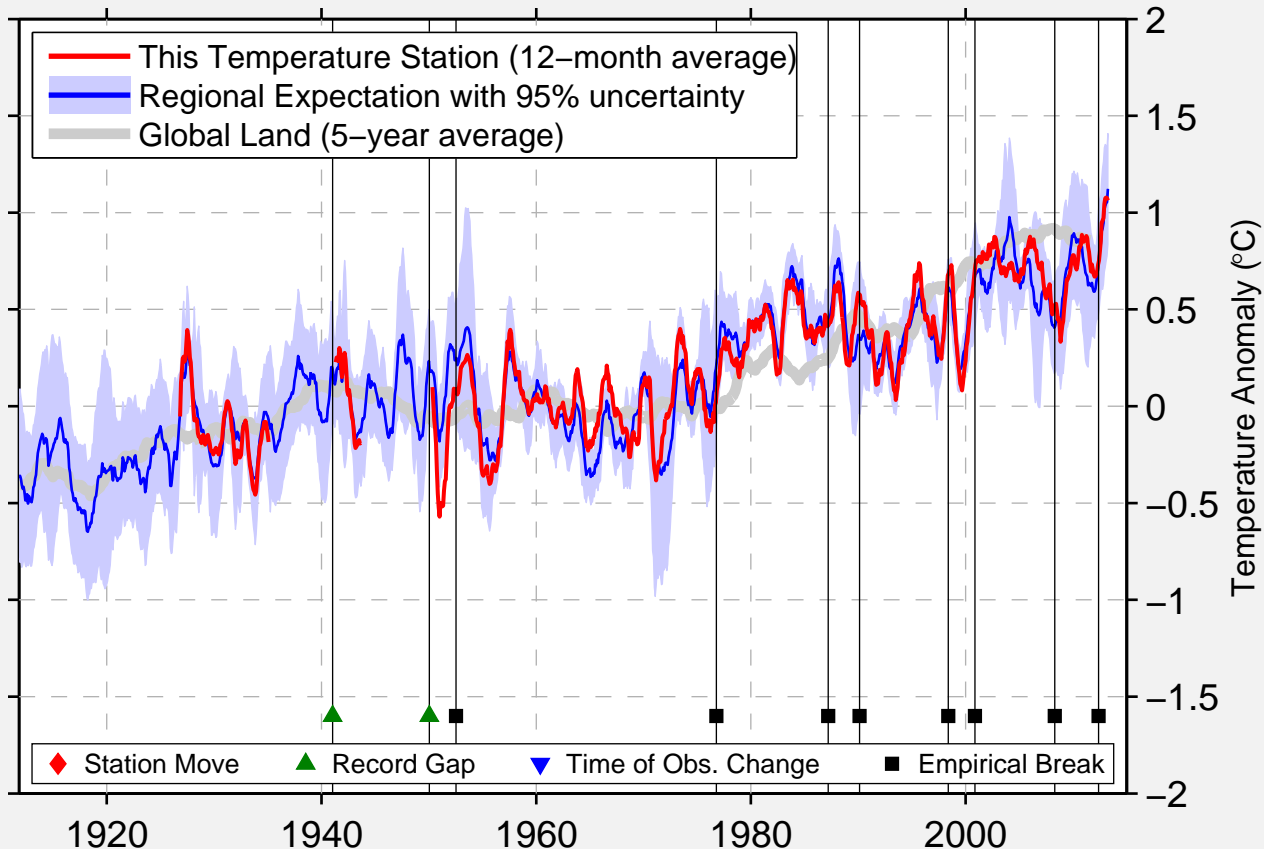

# WEATHER SERVICE OFFICE, POHNPEI, CAROLINE IS.

6.771 N, 158.171 E (Federated States of Micronesia)

Data Quality Controlled and Aligned at Breakpoints

Berkeley Earth