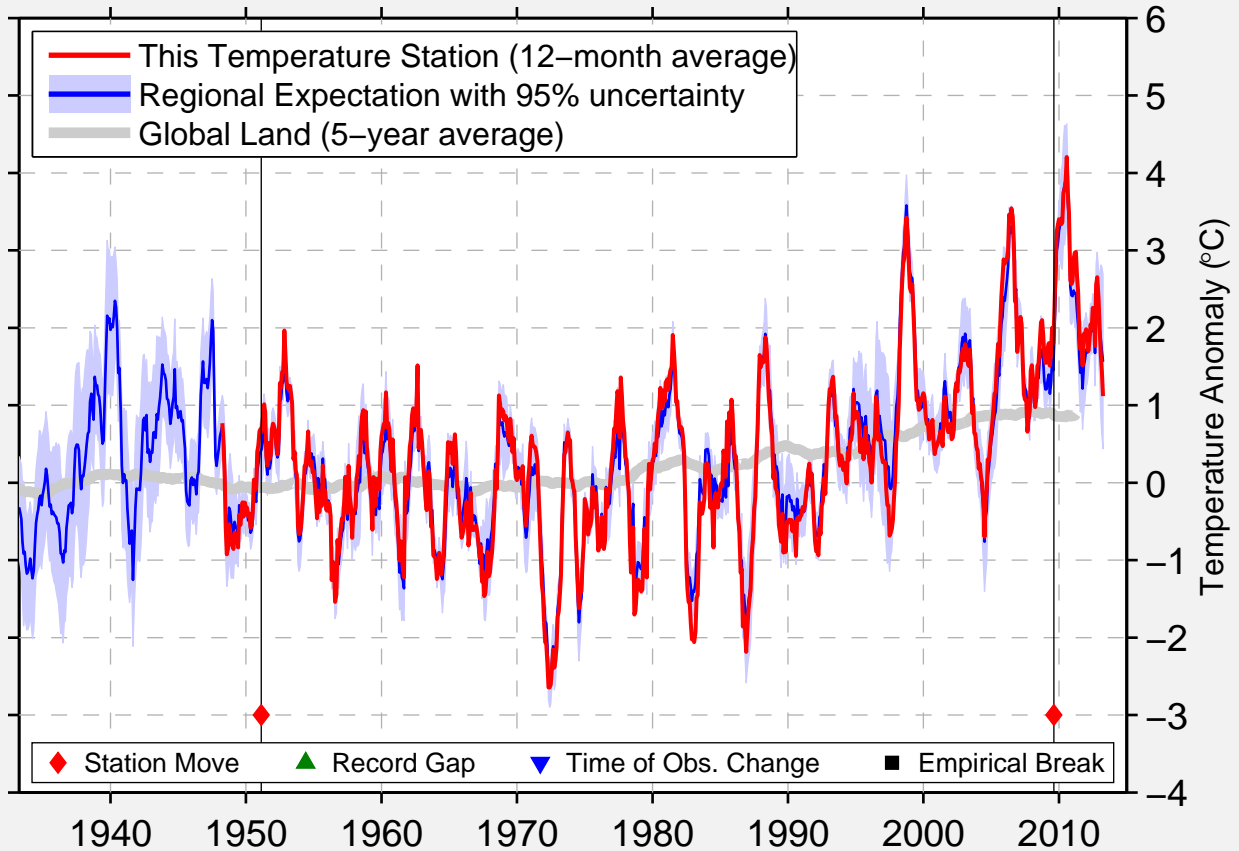

RESOLUTE (AUT) /NWT.

74.705 N, 94.971 W (Canada)

Data Quality Controlled and Aligned at Breakpoints

Berkeley Earth