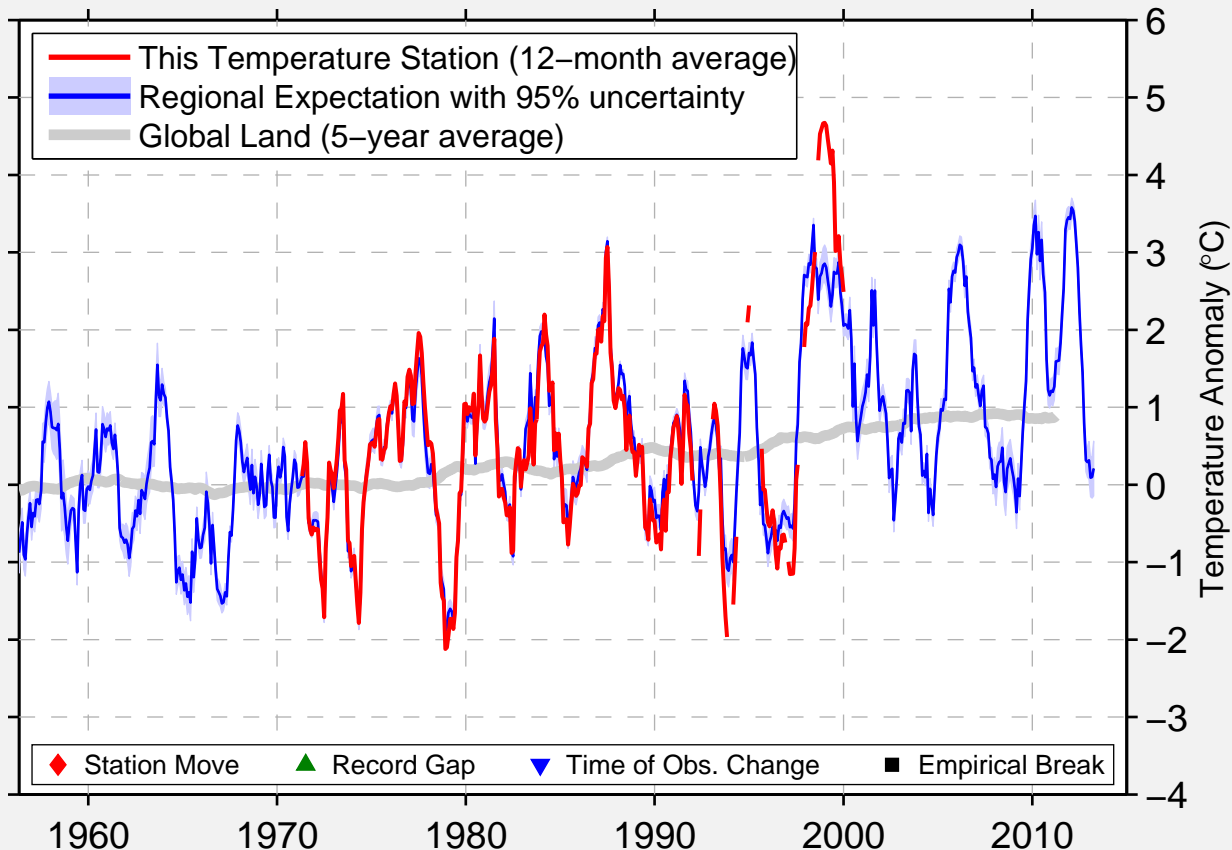

NORWAY HOUSE FORESTRY, MA

54.000 N, 97.800 W (Canada)

Data Quality Controlled and Aligned at Breakpoints

Berkeley Earth