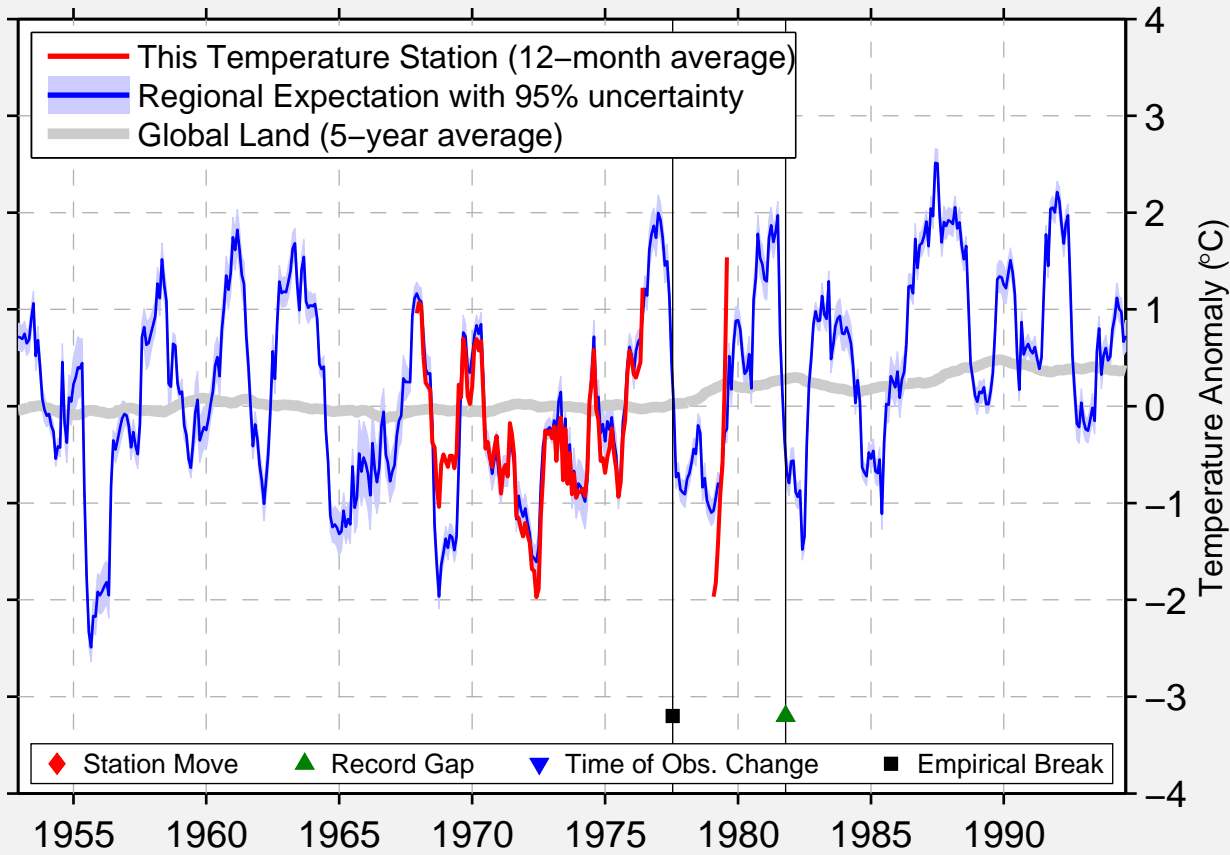

PRAIRIE CREEK RS,AL
52.250 N, 115.300 W (Canada)

Data Quality Controlled and Aligned at Breakpoints

Berkeley Earth