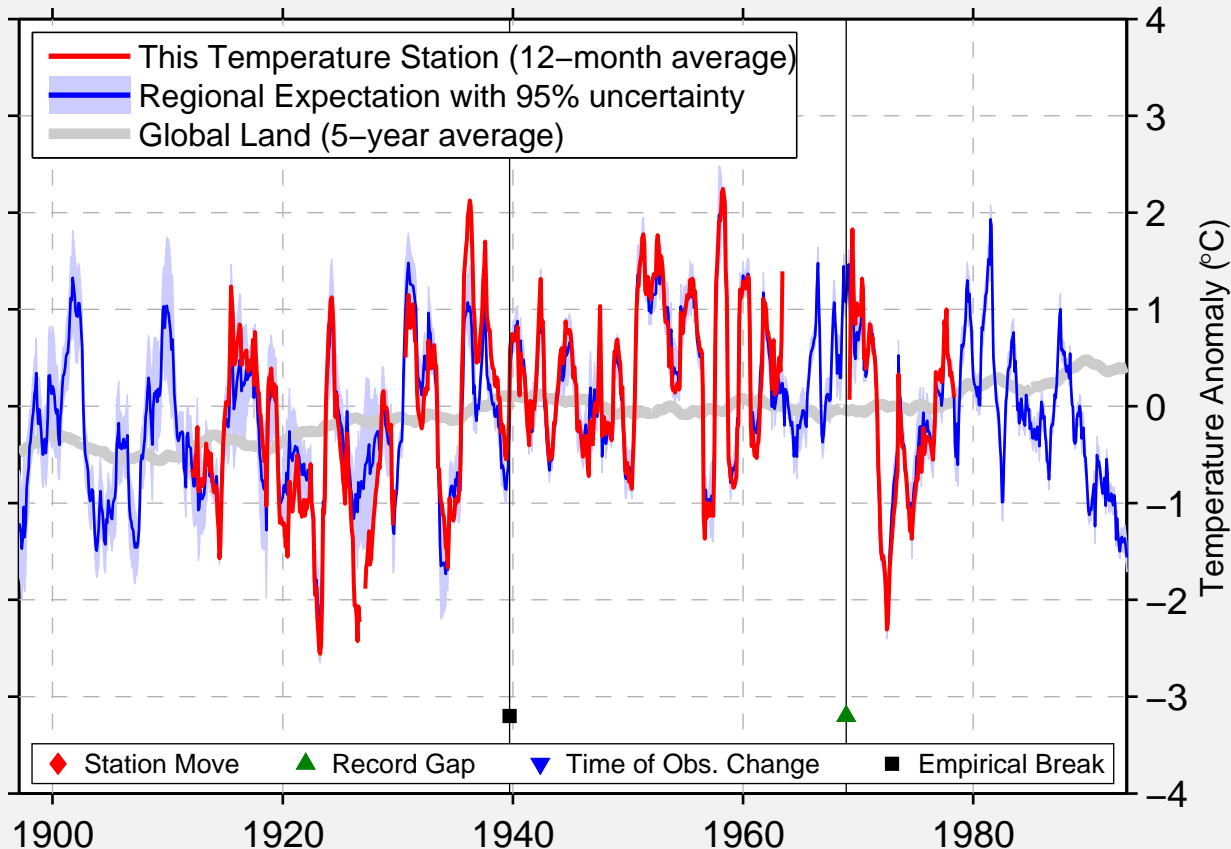

HARRINGTON HARBOUR, QU

50.530 N, 59.500 W (Canada)

Data Quality Controlled and Aligned at Breakpoints

Berkeley Earth