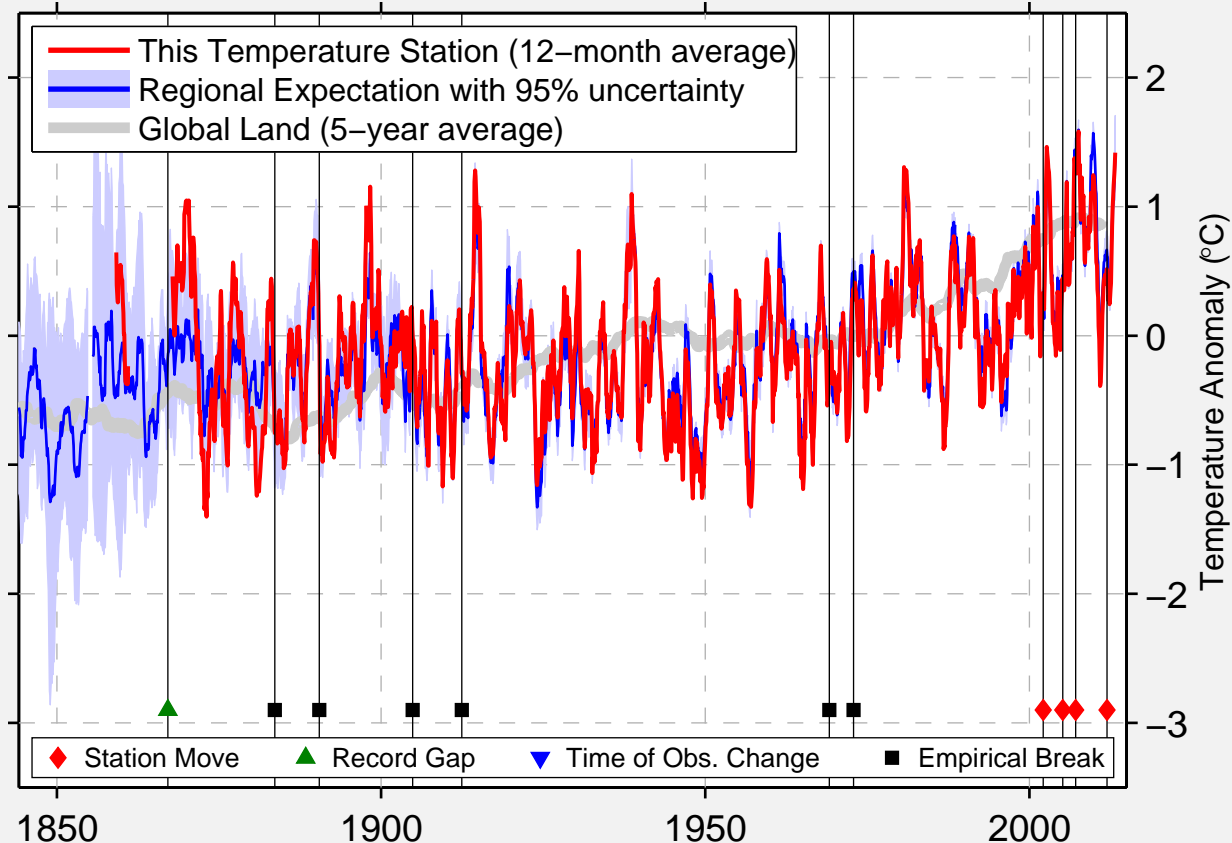

DENILIQVIN (P.O.) /N.S.

35.487 S, 144.759 E (Australia)

Data Quality Controlled and Aligned at Breakpoints

Berkeley Earth