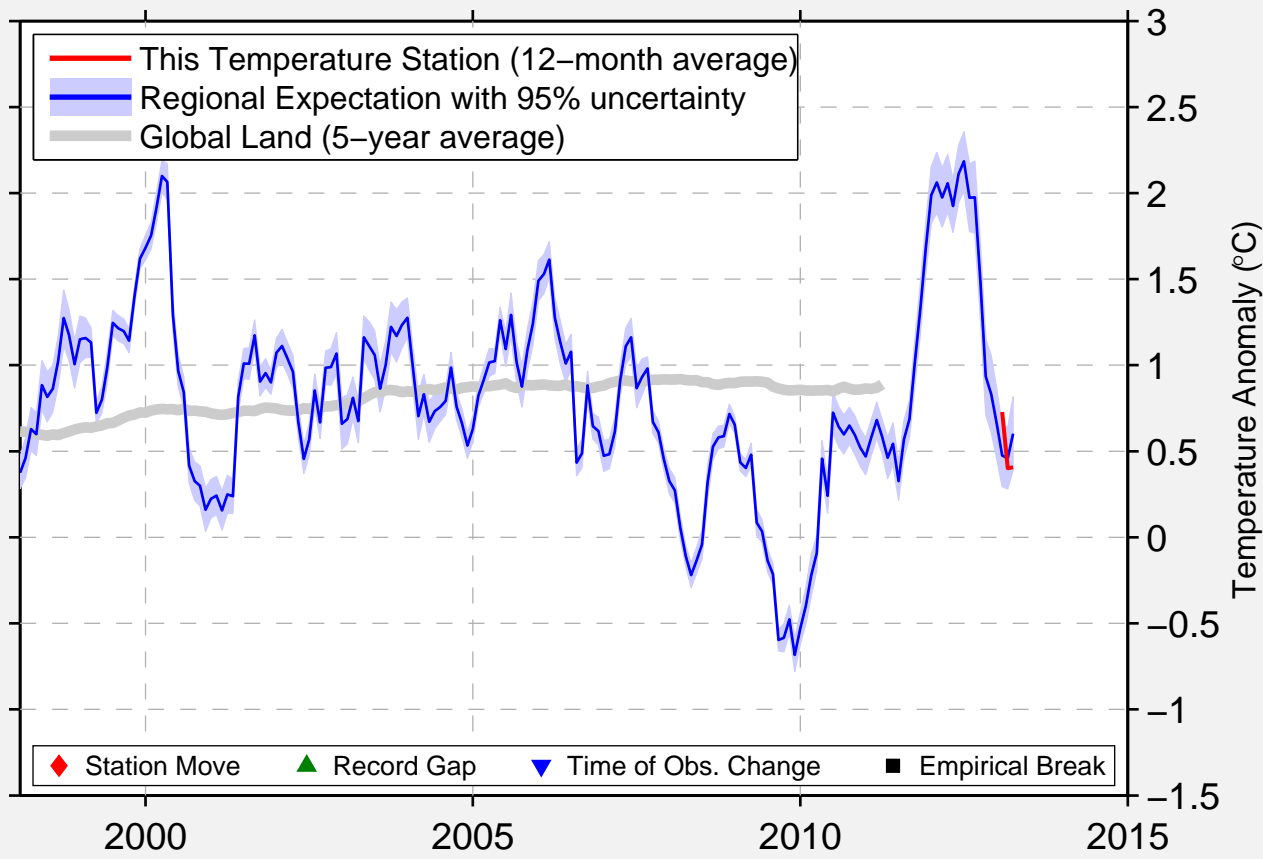

FORT MORGAN MUNI

40.333 N, 103.800 W (United States)

Data Quality Controlled and Aligned at Breakpoints

Berkeley Earth