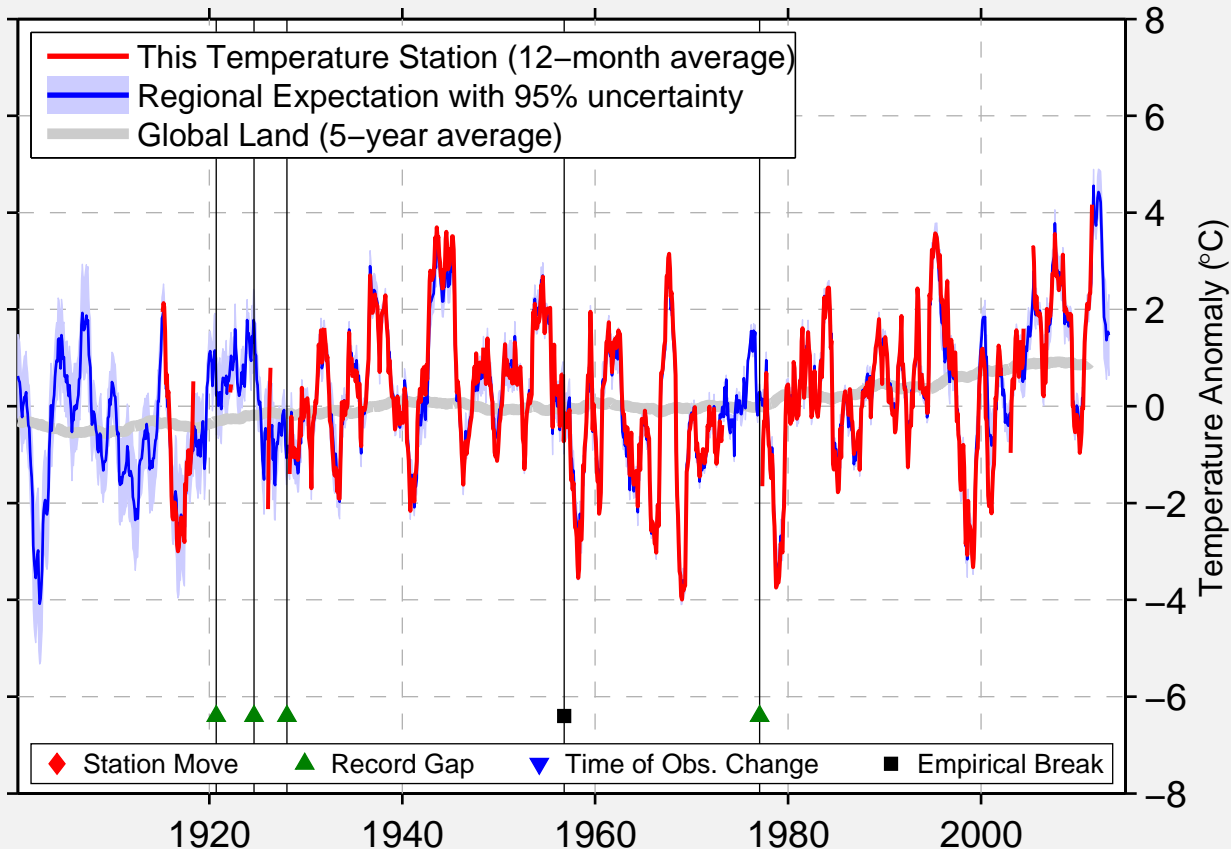

# MARRE-SALE

69.720 N, 66.819 E (Russia)

Data Quality Controlled and Aligned at Breakpoints

Berkeley Earth