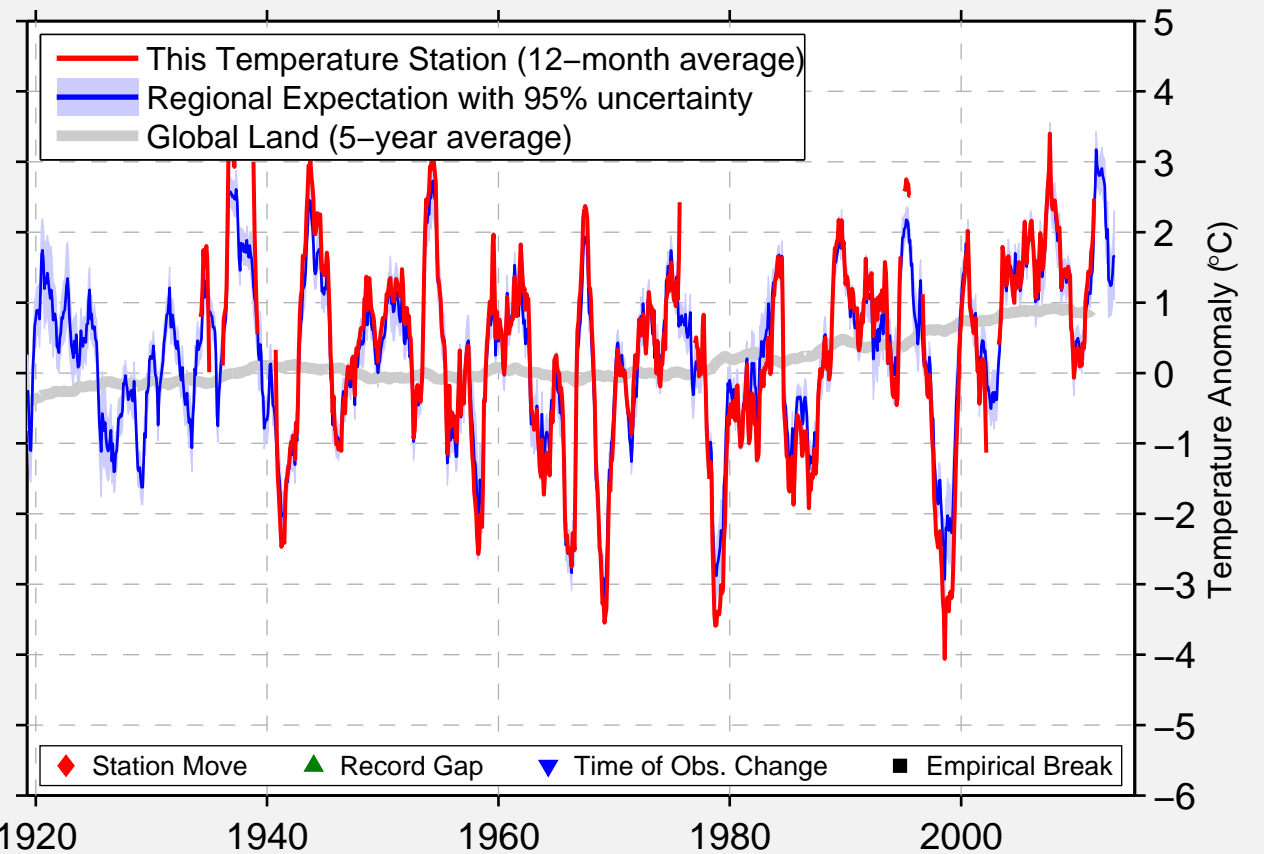

KOLGUEV SEVERNYI

69.530 N, 49.080 E (Russia)

Data Quality Controlled and Aligned at Breakpoints

Berkeley Earth