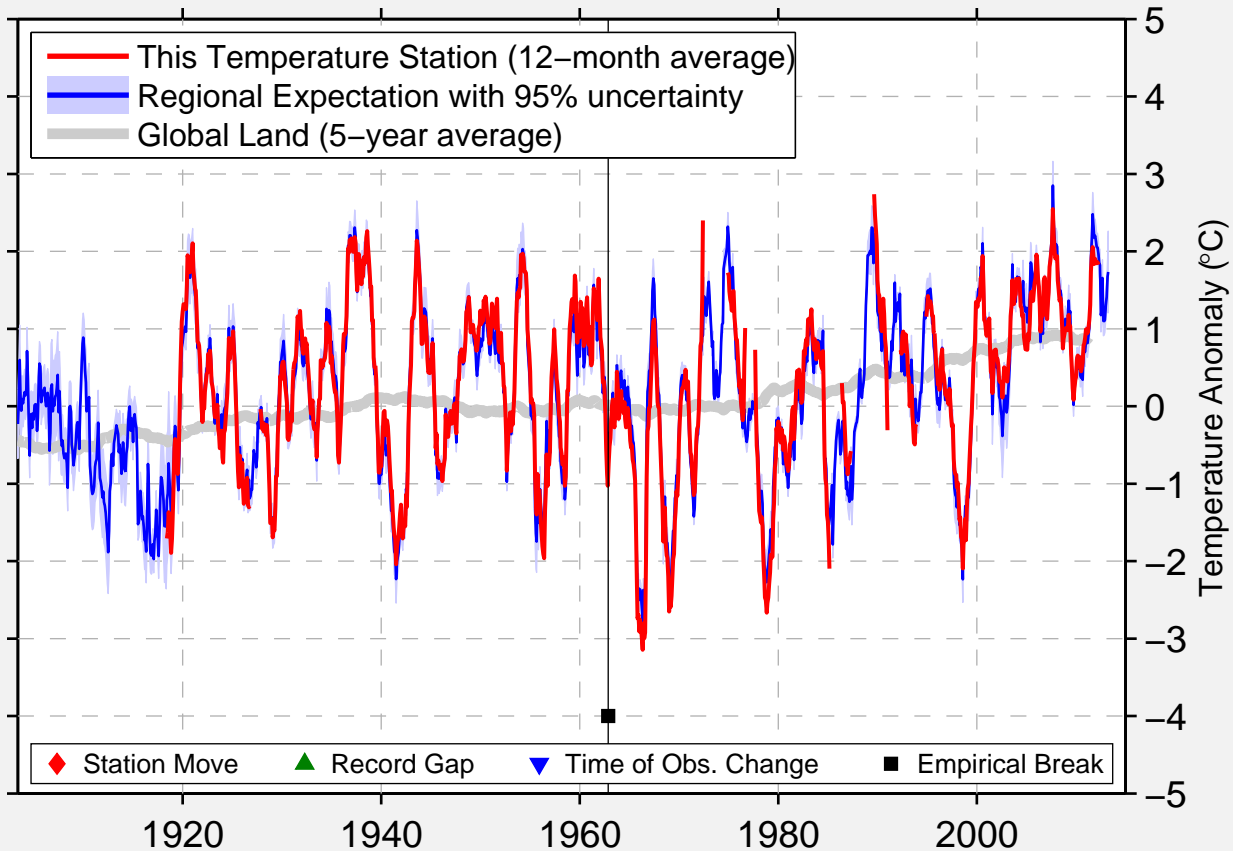

SVYATOY NOS;CAPE(CLOSED)

68.150 N, 39.820 E (Russia)

◆ Station Move ▲ Record Gap ▼ Time of Obs. Change ■ Empirical Break