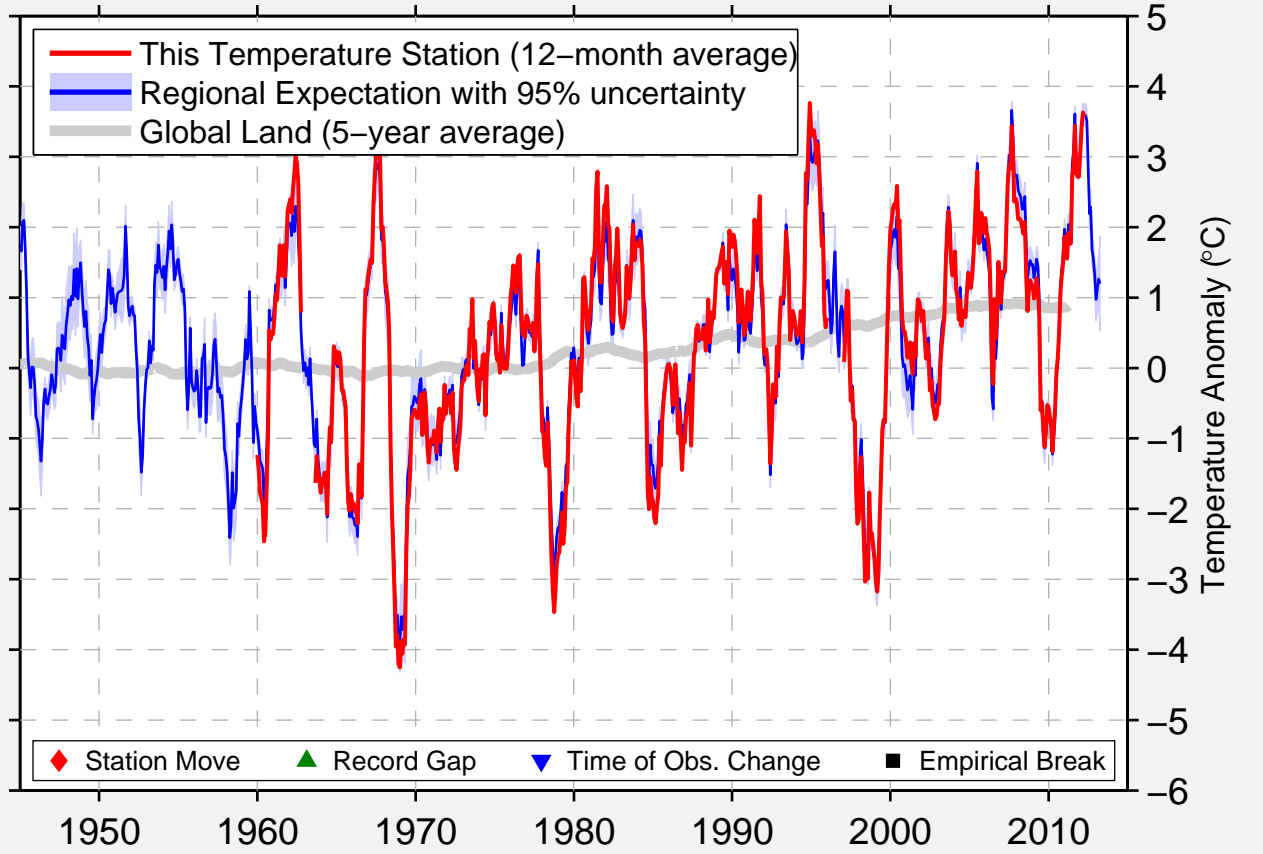

# ELEZKAJA

67.050 N, 64.070 E (Russia)

Data Quality Controlled and Aligned at Breakpoints

Berkeley Earth