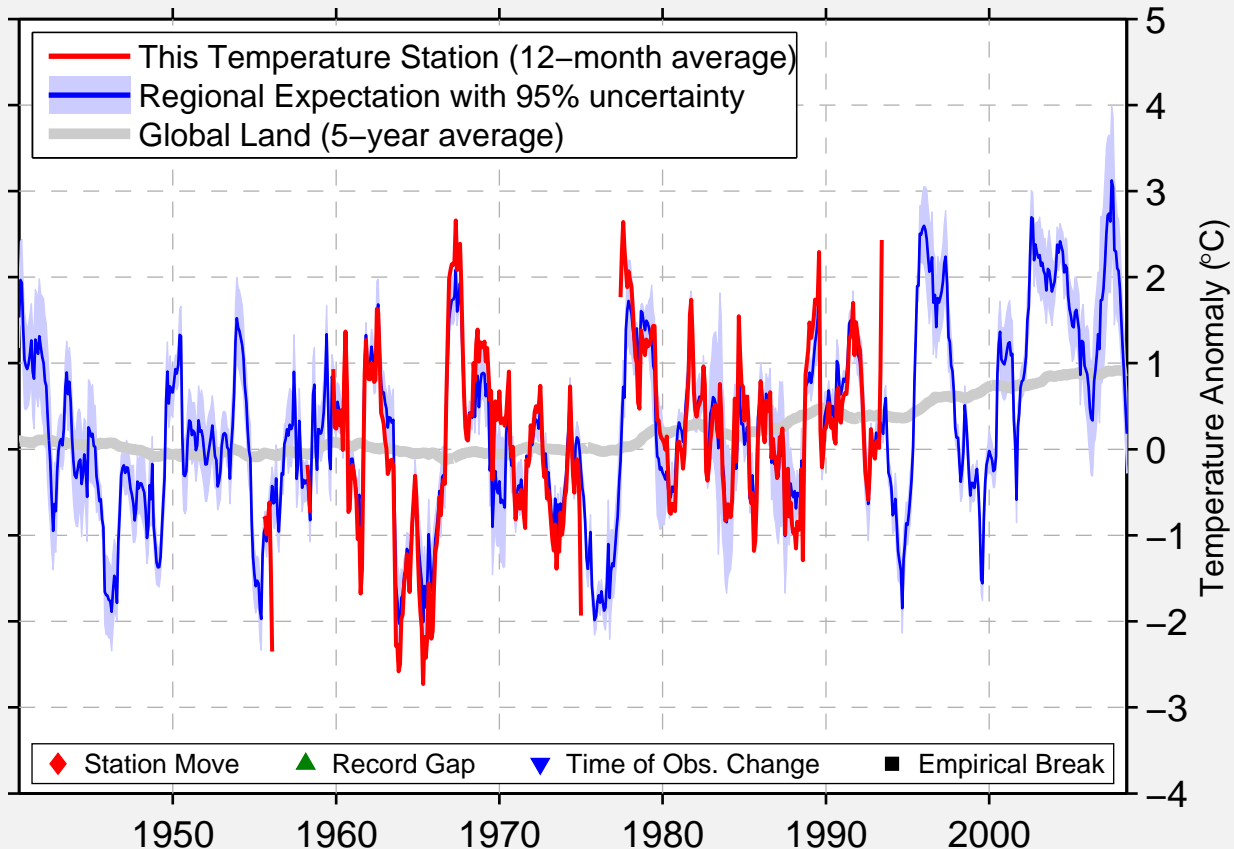

AMGUEMA

67.000 N, 178.900 W (Russia)

Data Quality Controlled and Aligned at Breakpoints

Berkeley Earth