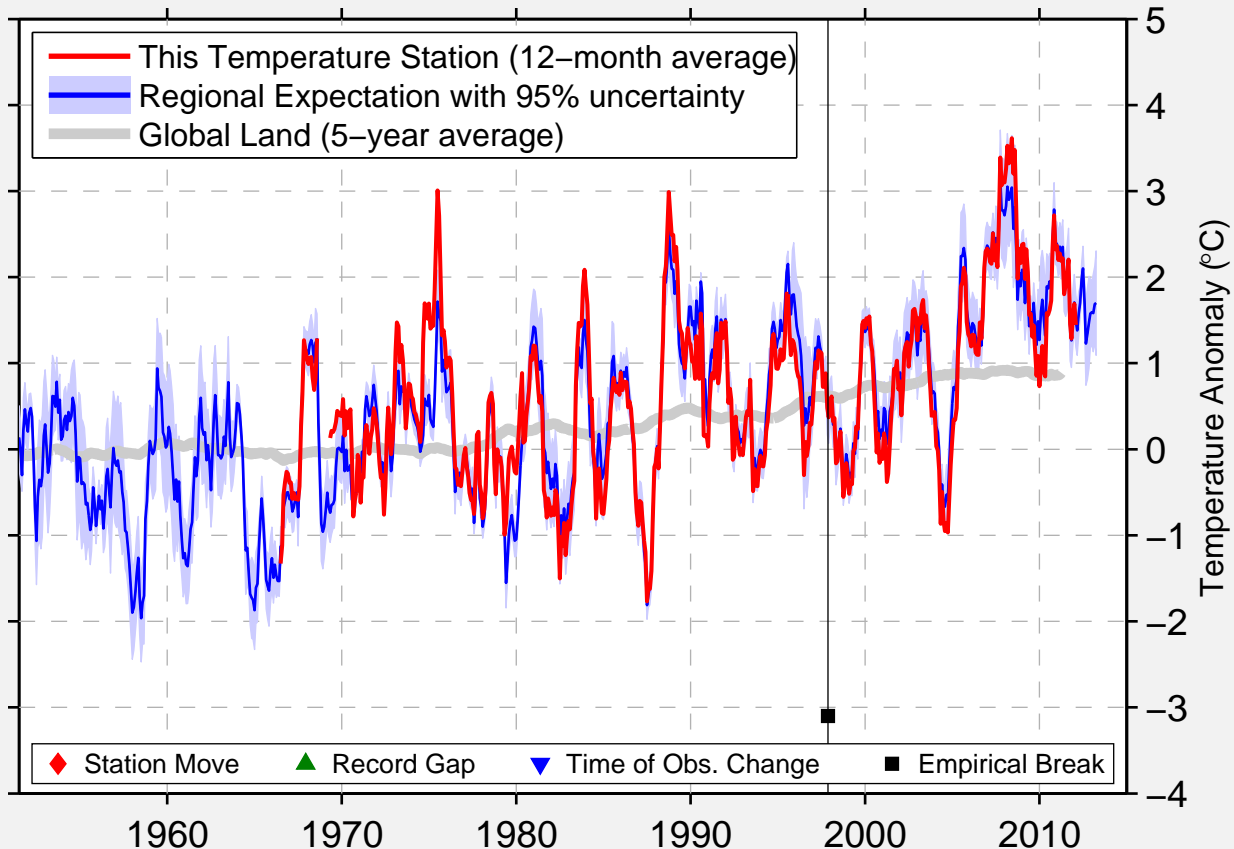

UST-CHARKY

66.800 N, 136.680 E (Russia)

Data Quality Controlled and Aligned at Breakpoints

Berkeley Earth