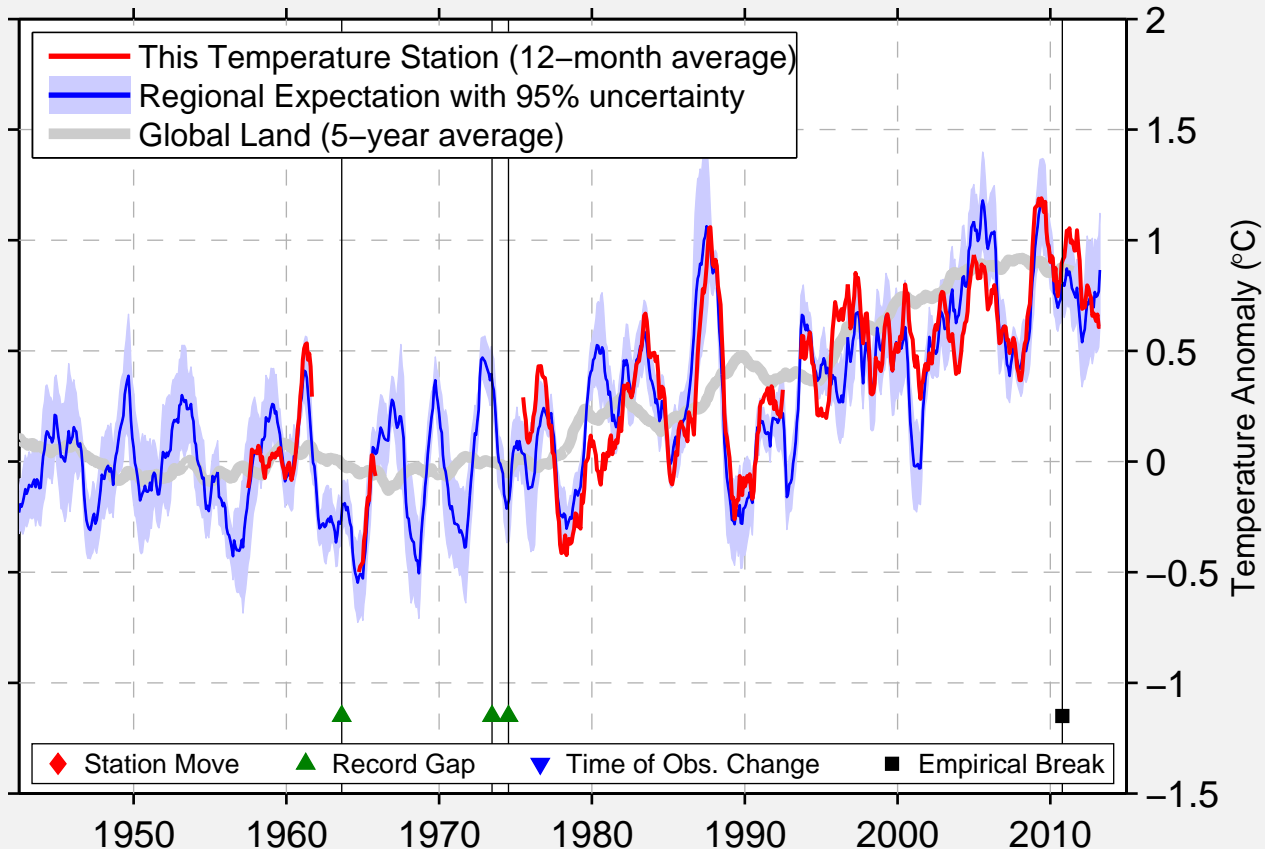

# JOMO KENYATTA INTL

1.317 S, 36.917 E (Kenya)

Data Quality Controlled and Aligned at Breakpoints

Berkeley Earth