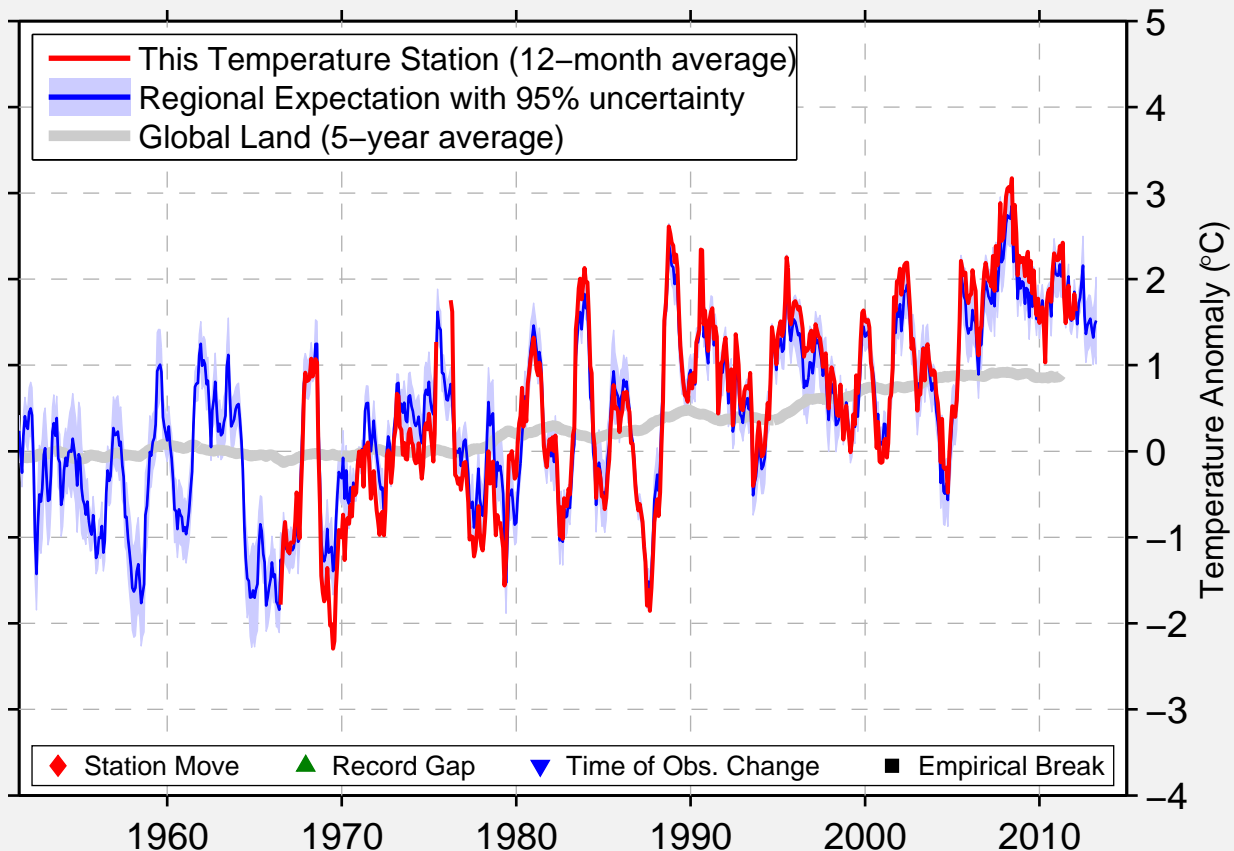

KREST-HALDZHAY

62.800 N, 134.400 E (Russia)

Data Quality Controlled and Aligned at Breakpoints

Berkeley Earth