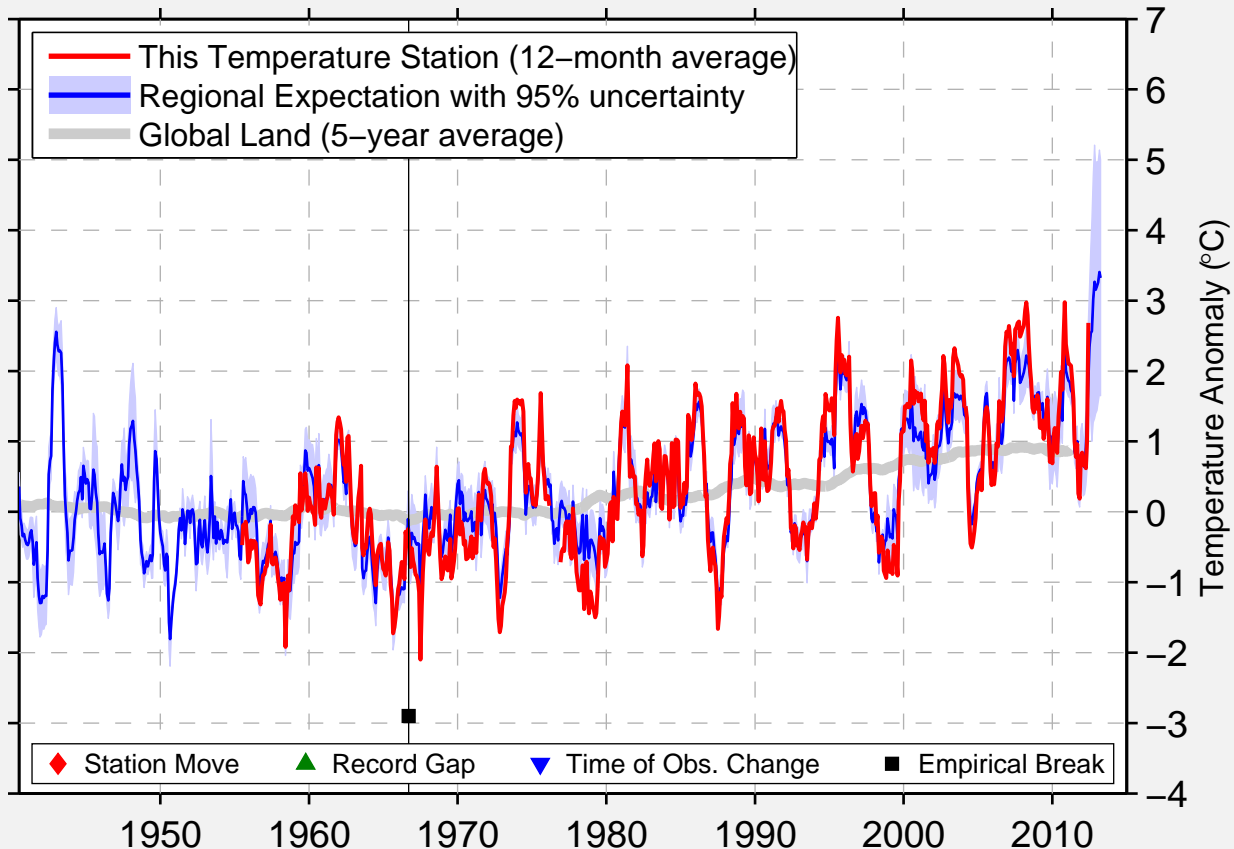

# SREDNEKAN

62.450 N, 152.320 E (Russia)

Data Quality Controlled and Aligned at Breakpoints

Berkeley Earth