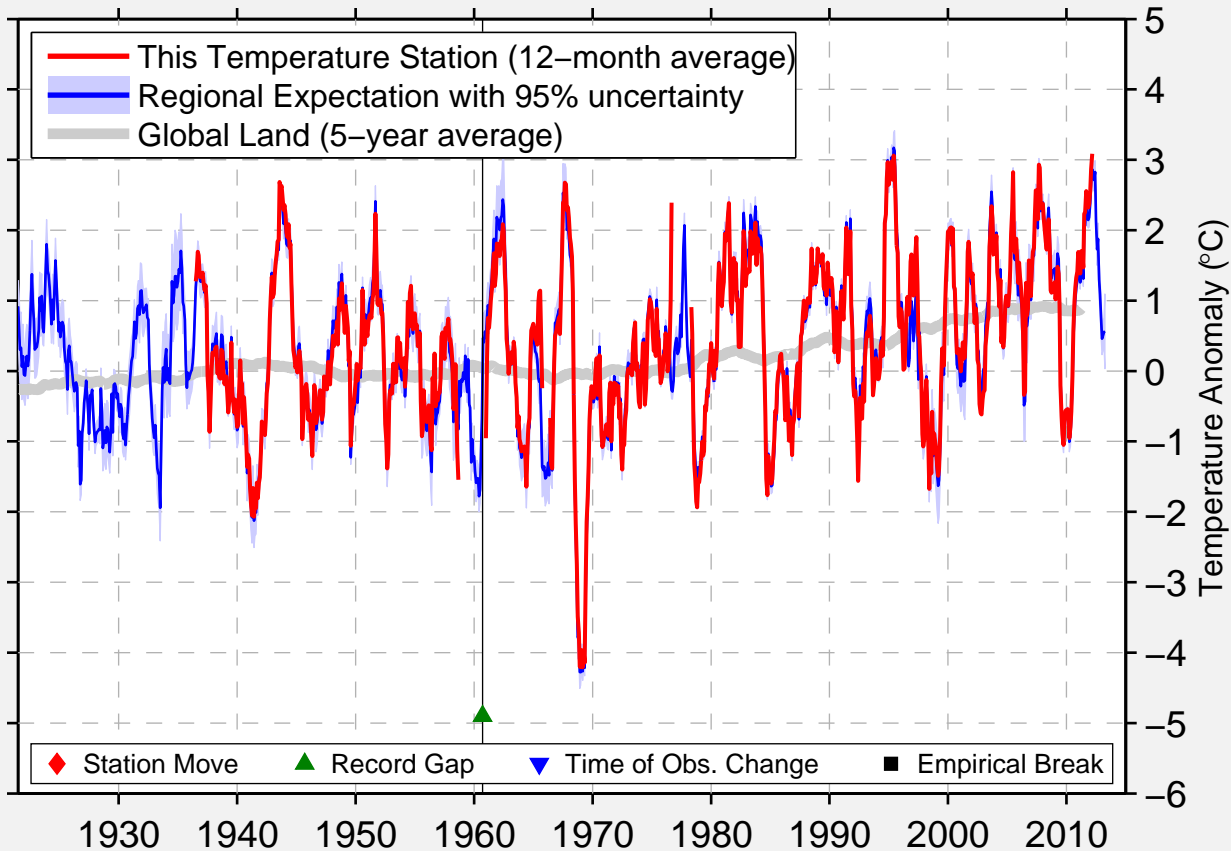

OKTYABR SKOYE

62.450 N, 66.050 E (Russia)

Data Quality Controlled and Aligned at Breakpoints

Berkeley Earth