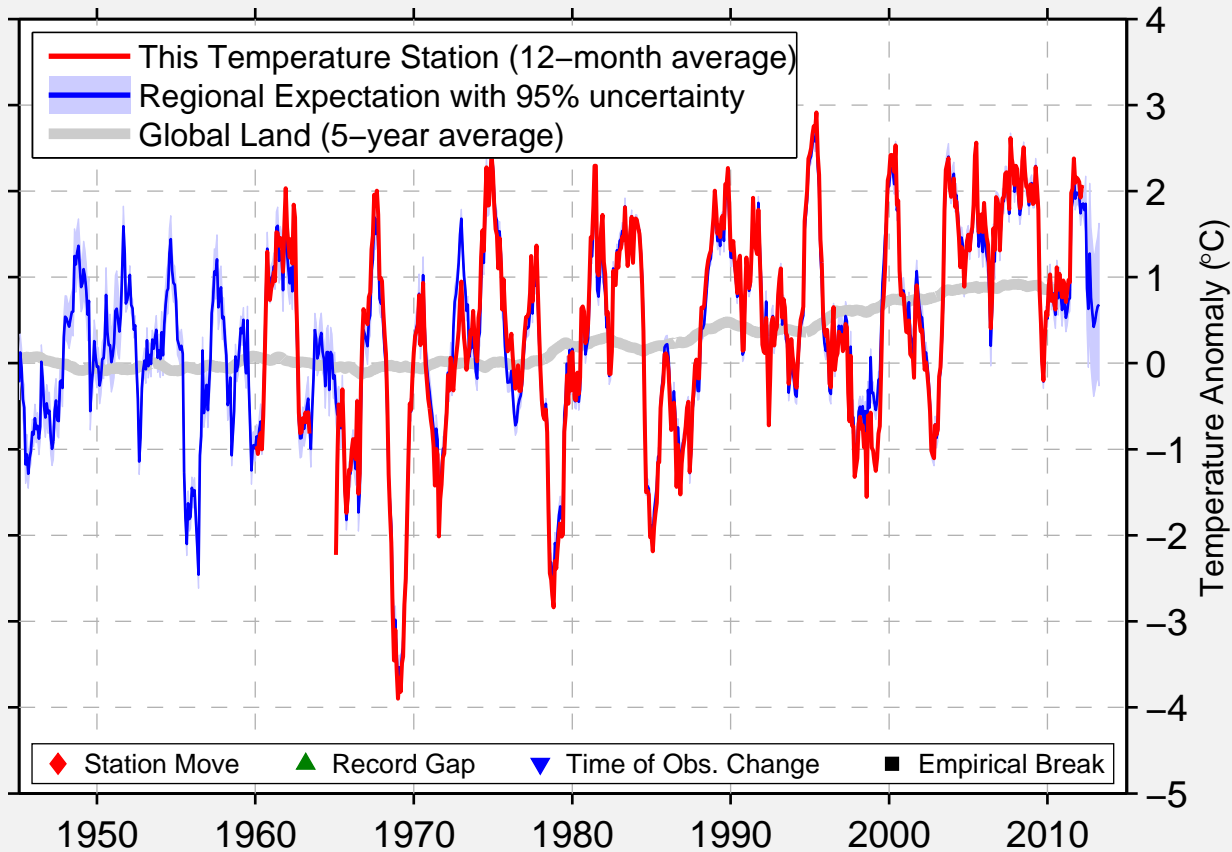

UST-VUM

62.230 N, 50.420 E (Russia)

Data Quality Controlled and Aligned at Breakpoints

Berkeley Earth