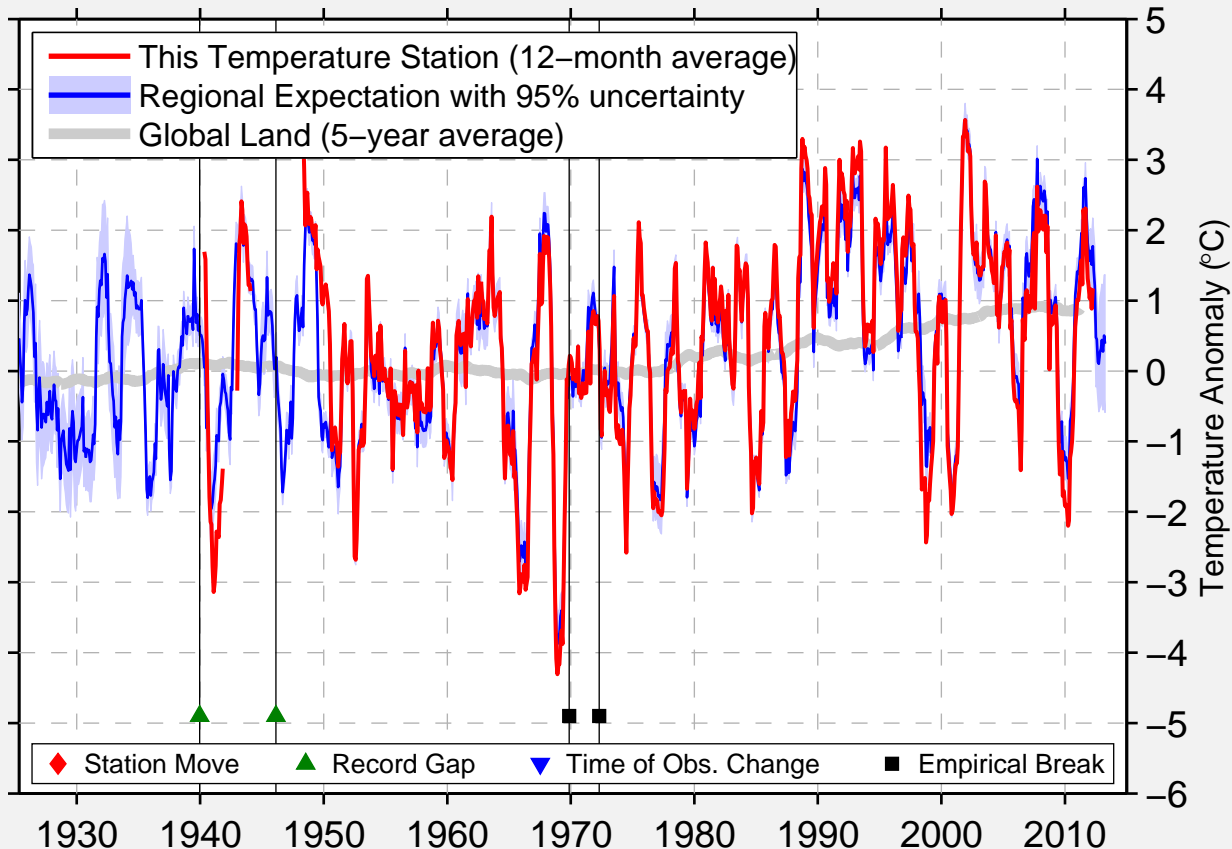

STRELKA CHUNJA

61.700 N, 102.700 E (Russia)

Data Quality Controlled and Aligned at Breakpoints

Berkeley Earth