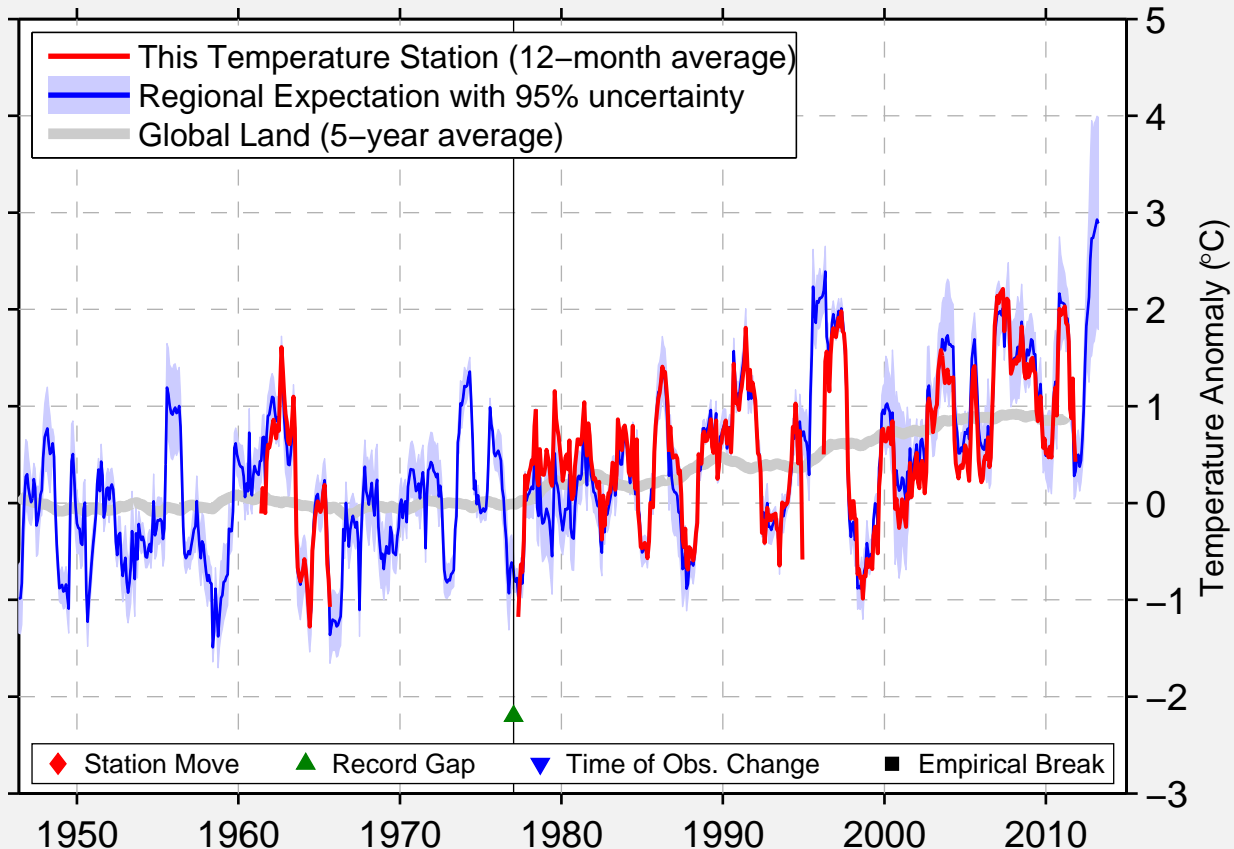

SHELIHOVO

60.720 N, 155.880 E (Russia)

Data Quality Controlled and Aligned at Breakpoints

Berkeley Earth