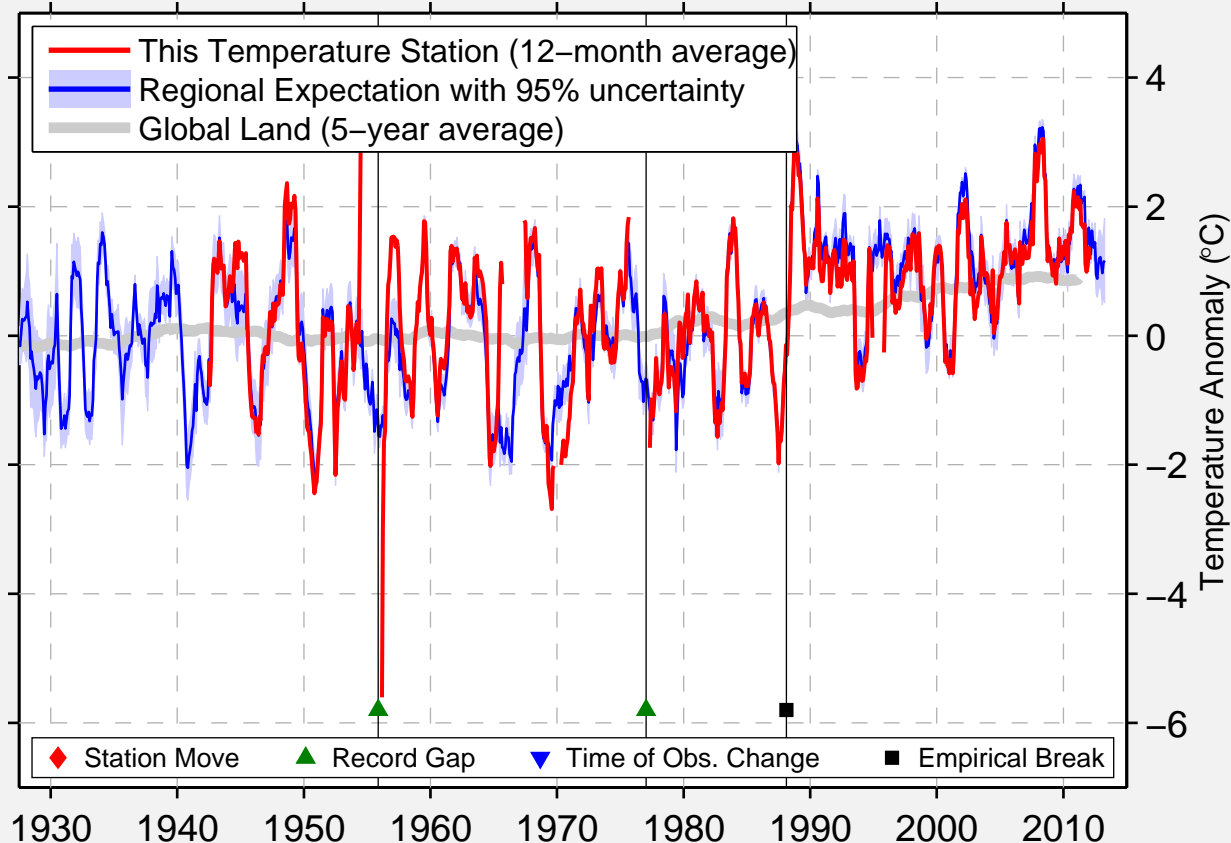

TEGJULTJA

60.470 N, 130.000 E (Russia)

Data Quality Controlled and Aligned at Breakpoints

Berkeley Earth