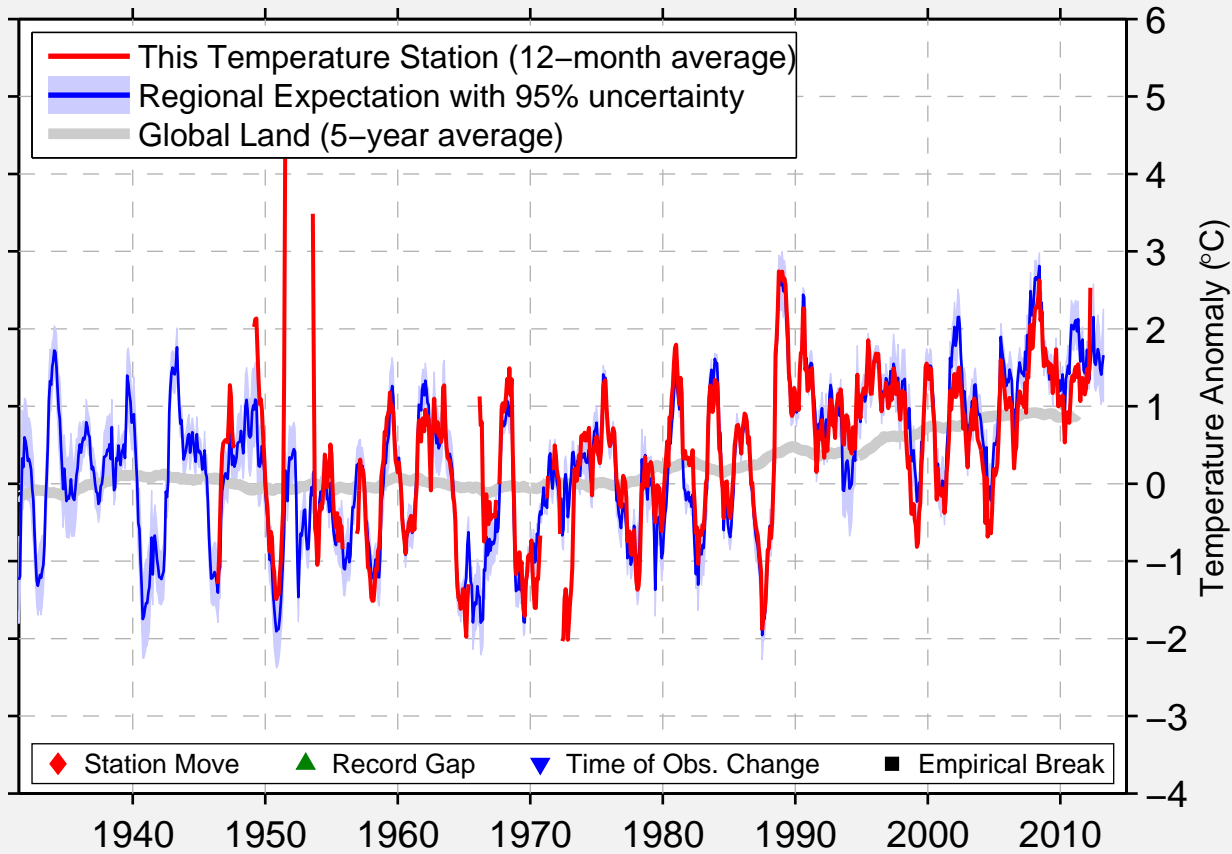

YUGARENOK

59.770 N, 137.670 E (Russia)

Data Quality Controlled and Aligned at Breakpoints

Berkeley Earth