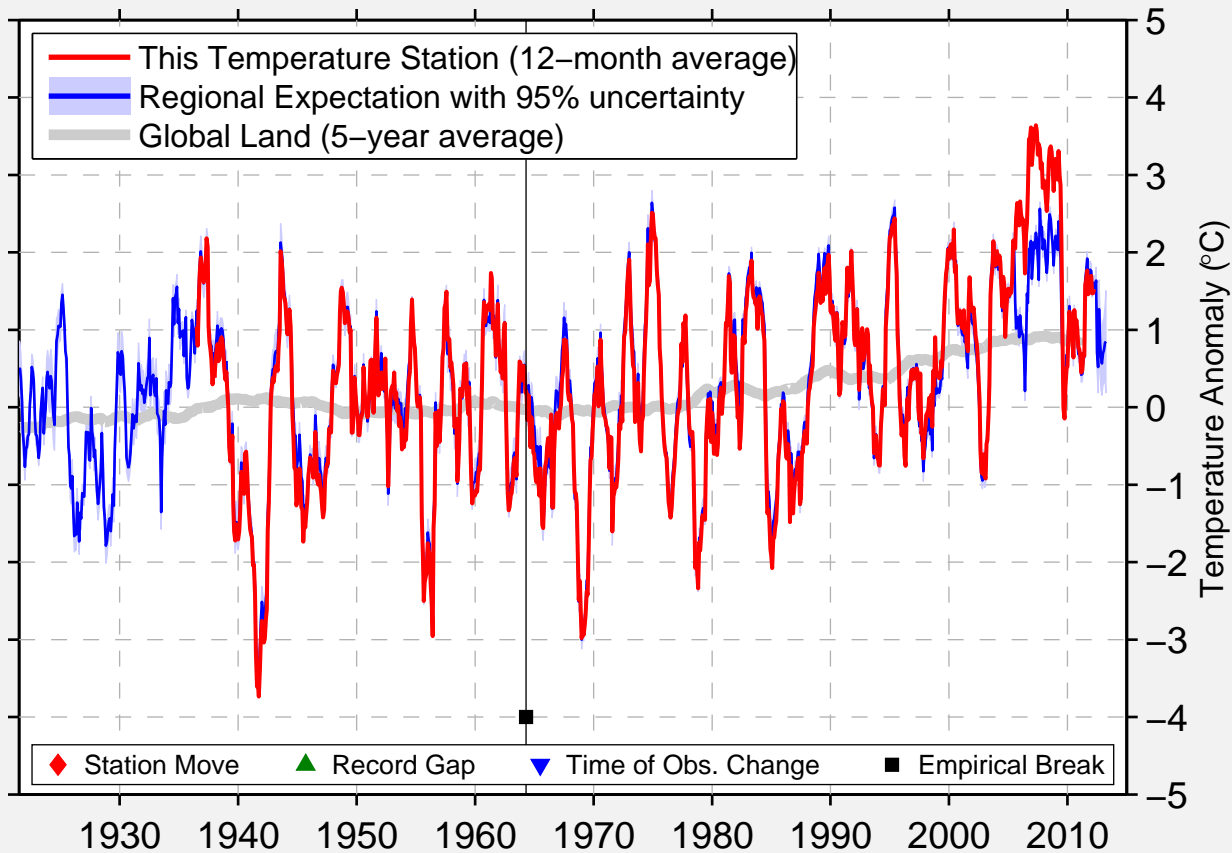

NIKOLSK

59.530 N, 45.450 E (Russia)

Data Quality Controlled and Aligned at Breakpoints

Berkeley Earth