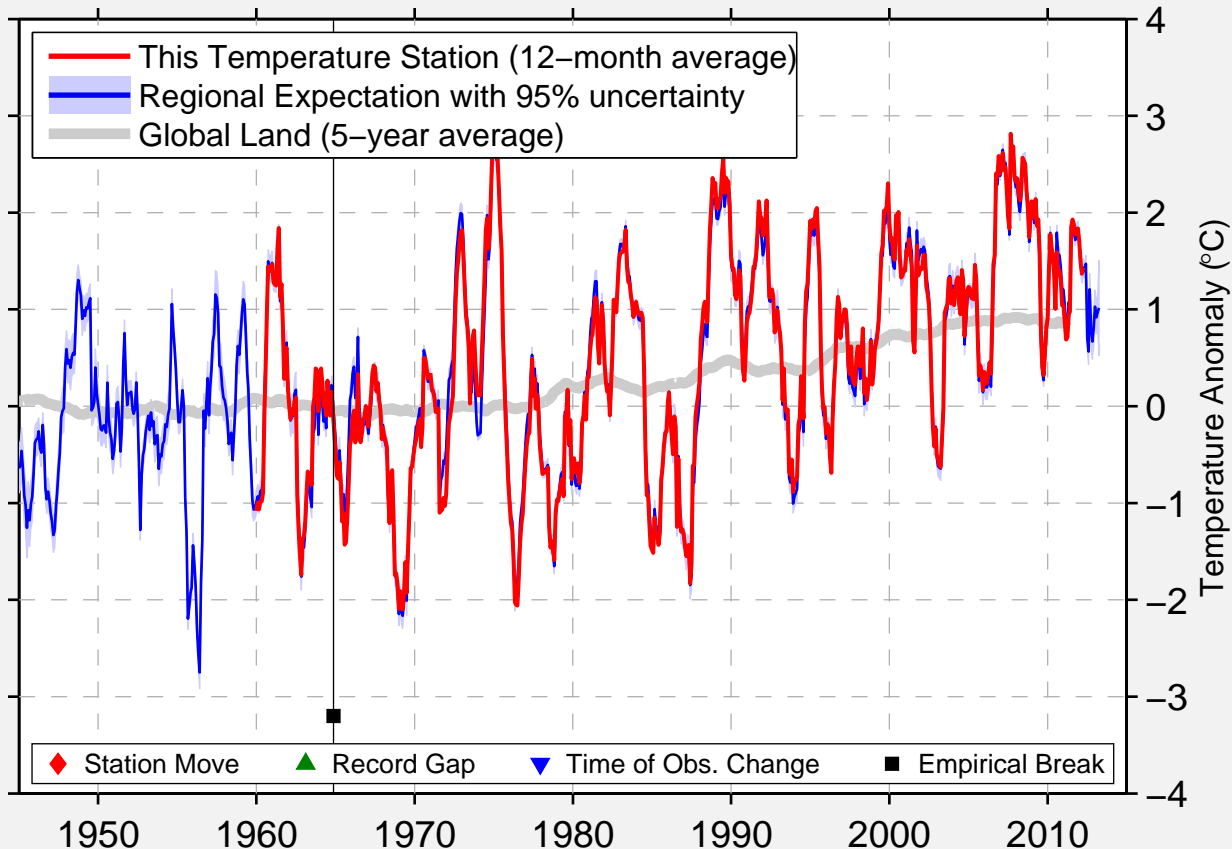

# MAKSATIHA

57.800 N, 35.900 E (Russia)

Data Quality Controlled and Aligned at Breakpoints

Berkeley Earth