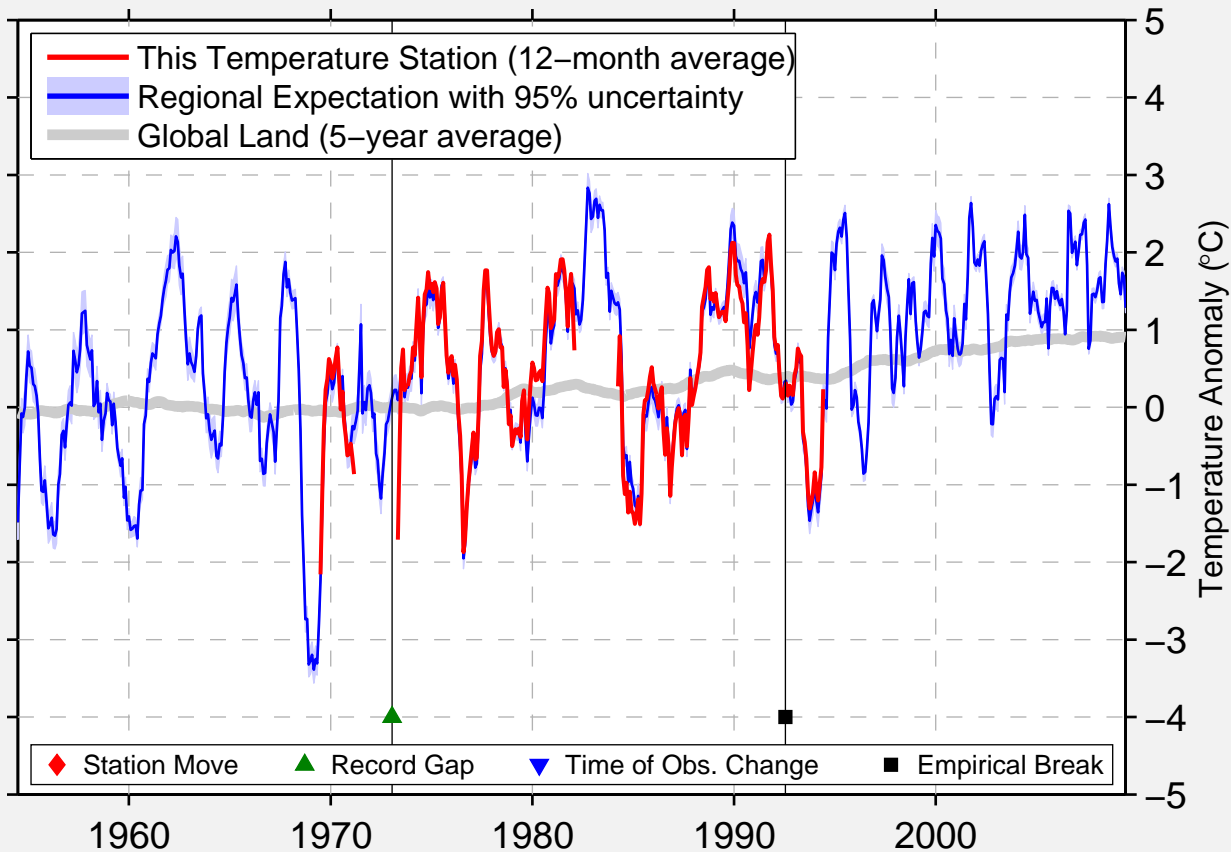

VOLODARSKOE

53.317 N, 68.100 E (Kazakhstan)

Data Quality Controlled and Aligned at Breakpoints

Berkeley Earth