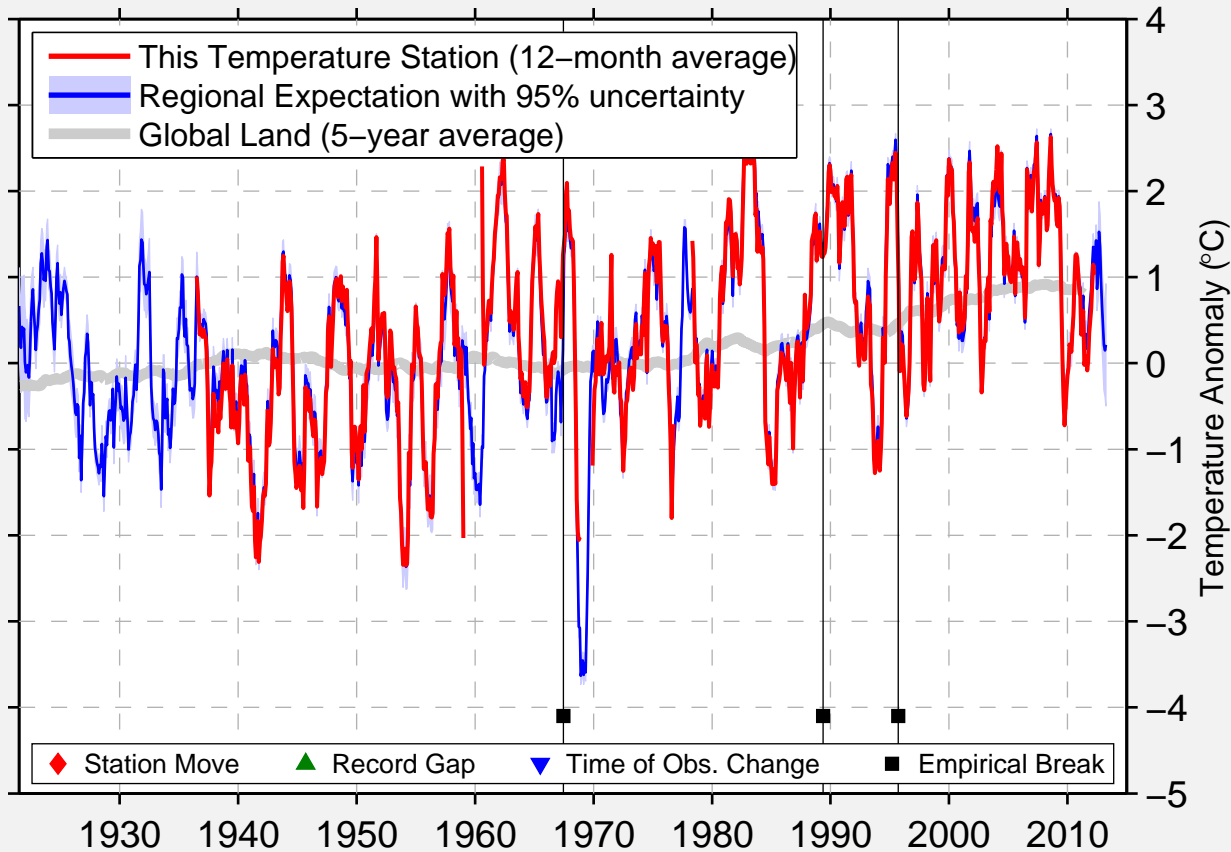

MAKUSCHINO

55.250 N, 67.300 E (Russia)

Data Quality Controlled and Aligned at Breakpoints

Berkeley Earth