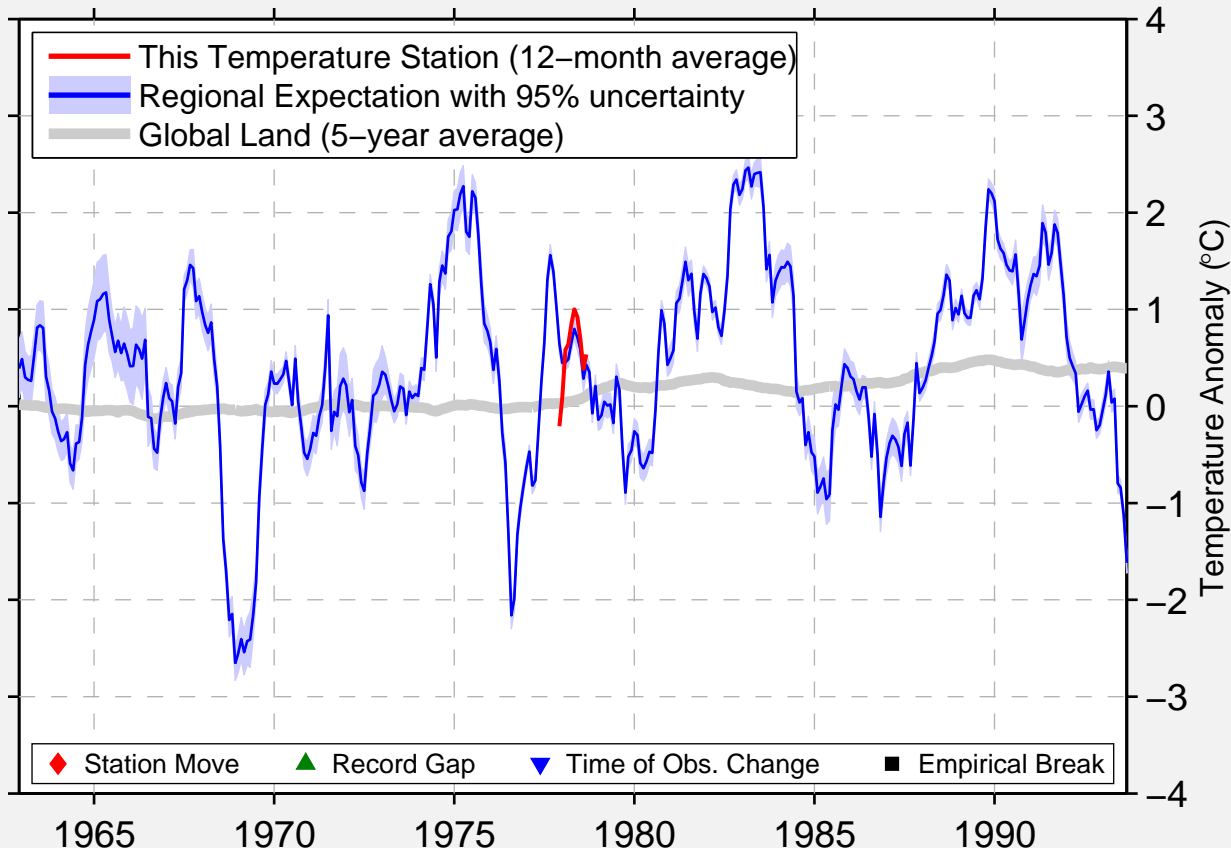

GEORGIYEVKA

52.717 N, 61.167 E (Kazakhstan)

Data Quality Controlled and Aligned at Breakpoints

Berkeley Earth