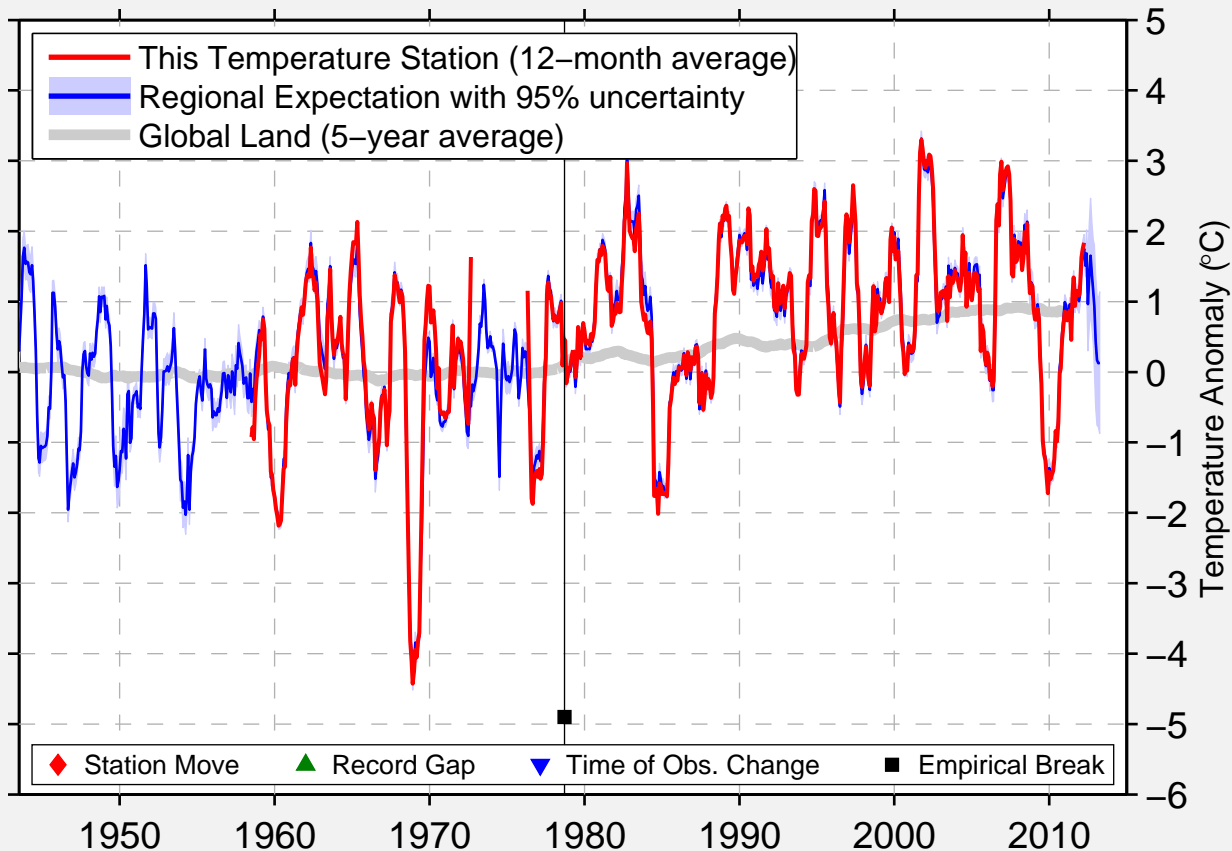

# OGURCOVO

54.900 N, 82.950 E (Russia)

Data Quality Controlled and Aligned at Breakpoints

Berkeley Earth