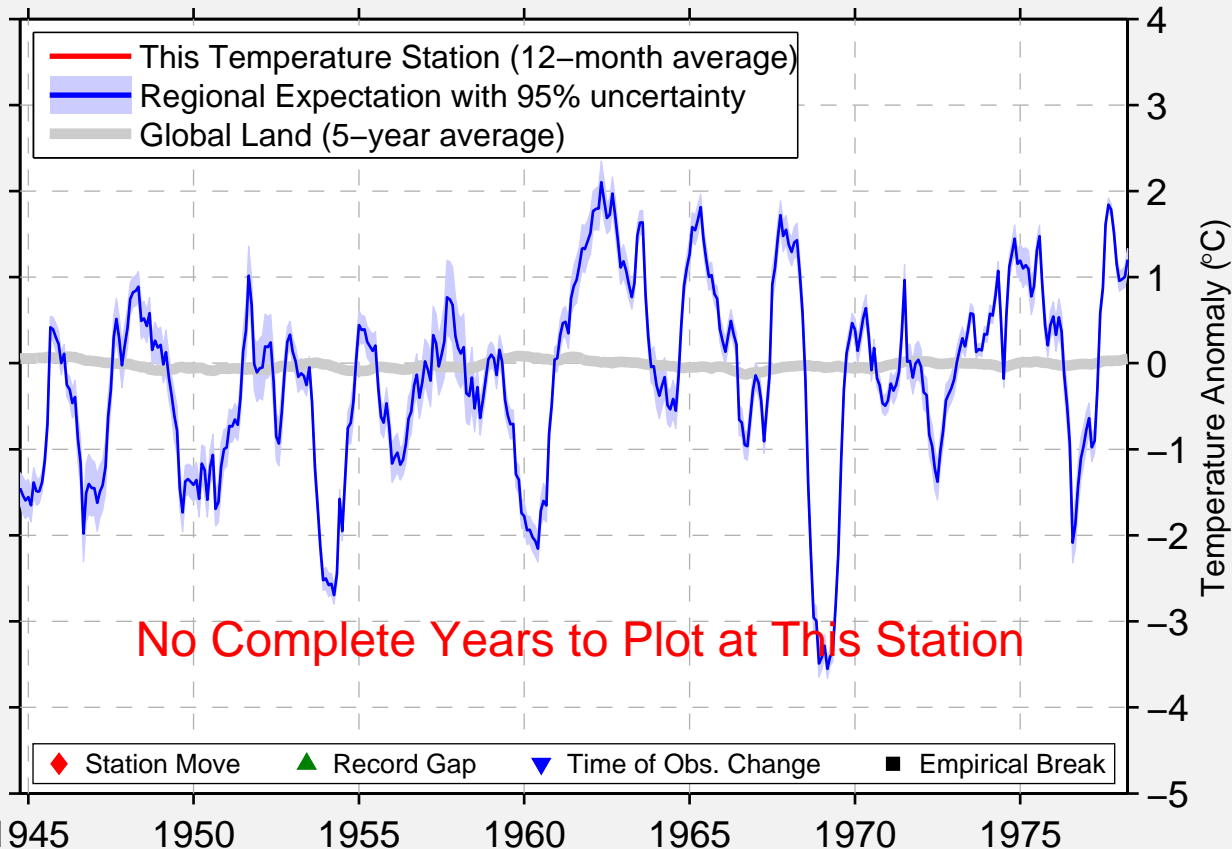

# AK-SU

52.467 N, 71.983 E (Kazakhstan)

No Complete Years to Plot at This Station

◆ Station Move    ▲ Record Gap    ▼ Time of Obs. Change    ■ Empirical Break