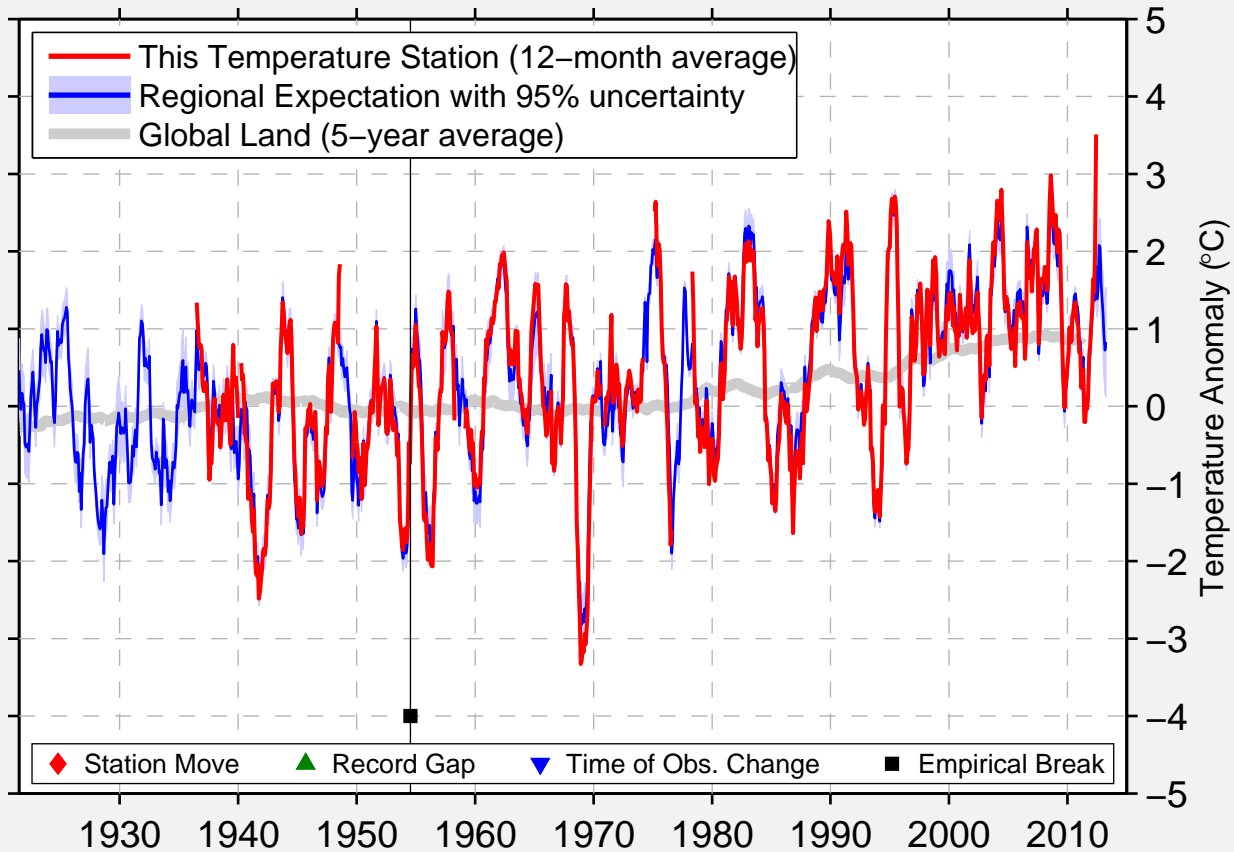

TROITSK

54.099 N, 61.599 E (Russia)

Data Quality Controlled and Aligned at Breakpoints

Berkeley Earth