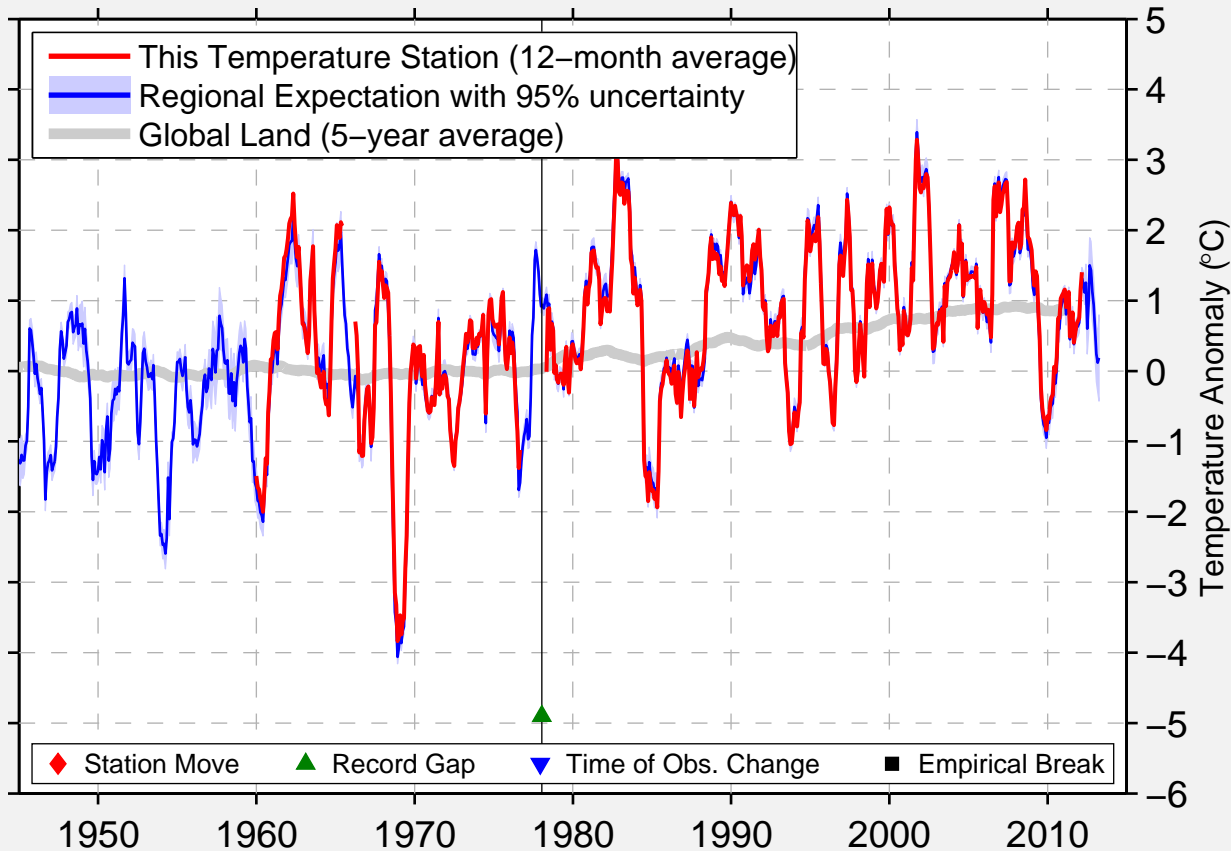

RUSSKAJA POLJANA

53.780 N, 73.880 E (Russia)

Data Quality Controlled and Aligned at Breakpoints

Berkeley Earth