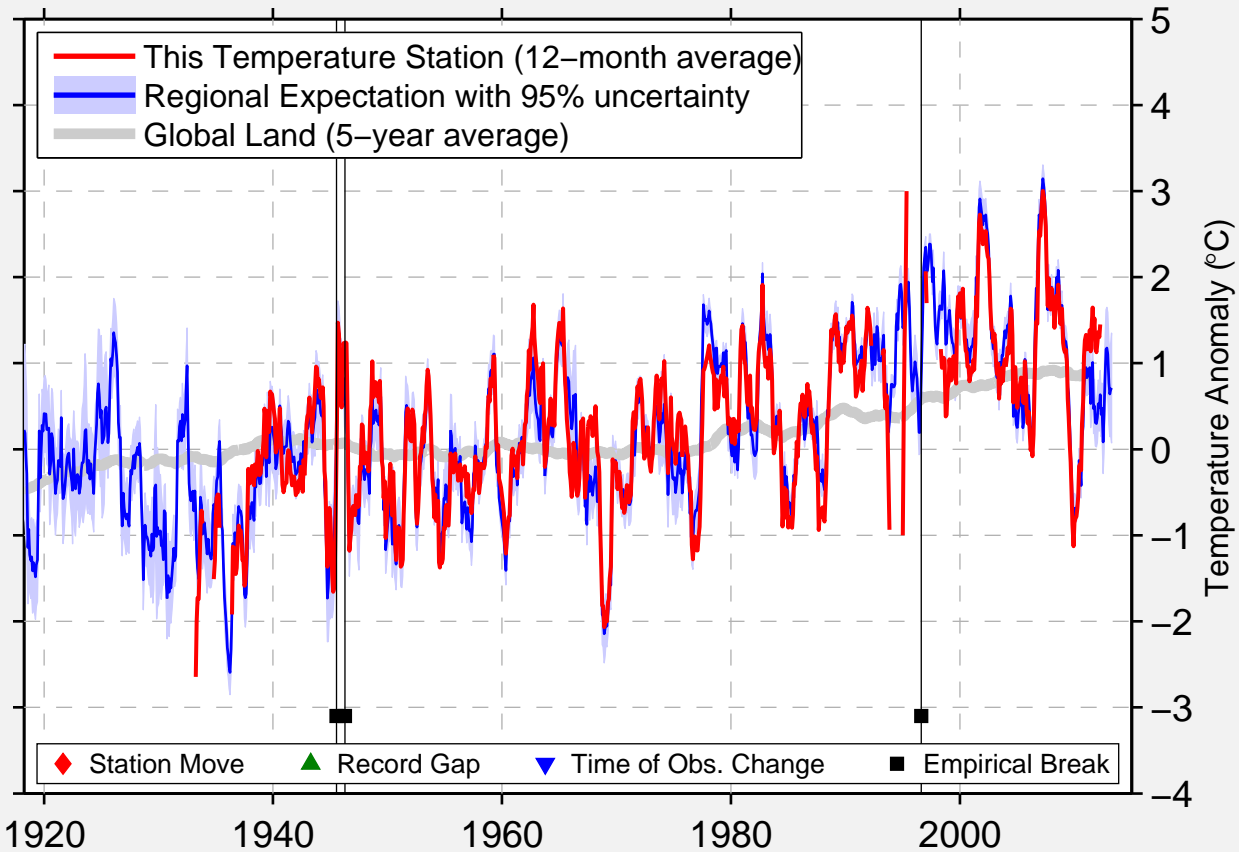

OLENJA RECHKA

52.800 N, 93.230 E (Russia)

Data Quality Controlled and Aligned at Breakpoints

Berkeley Earth