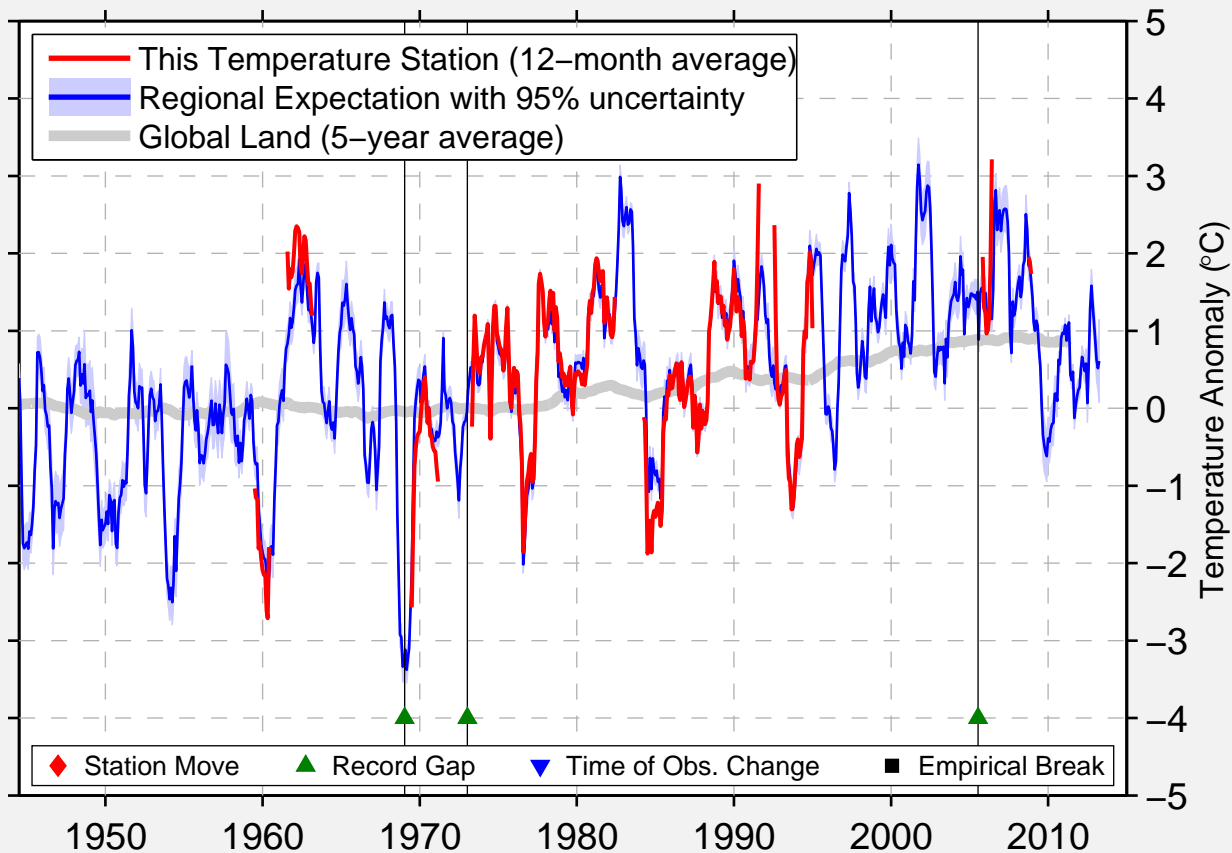

BAJANAUL

50.800 N, 75.700 E (Kazakhstan)

Data Quality Controlled and Aligned at Breakpoints

Berkeley Earth