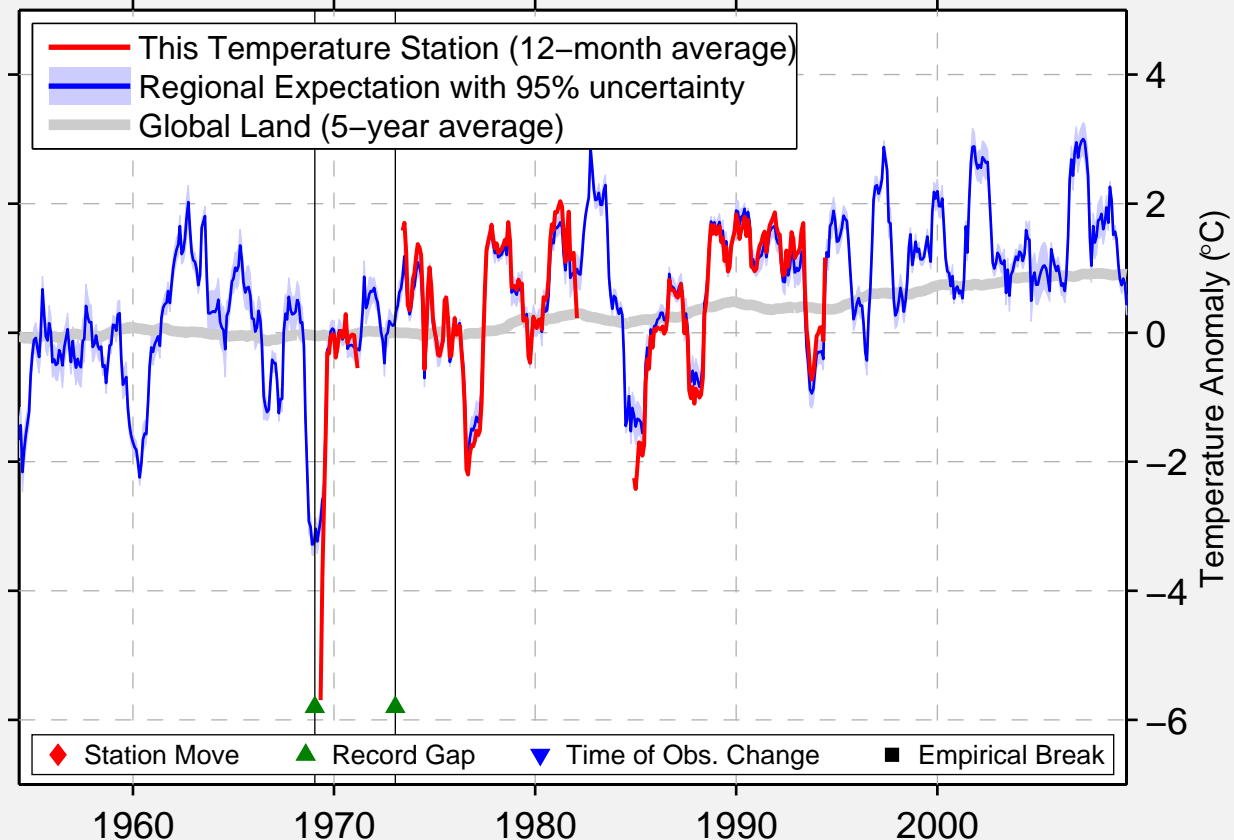

SEMONAIHA

50.633 N, 81.917 E (Kazakhstan)

Data Quality Controlled and Aligned at Breakpoints

Berkeley Earth