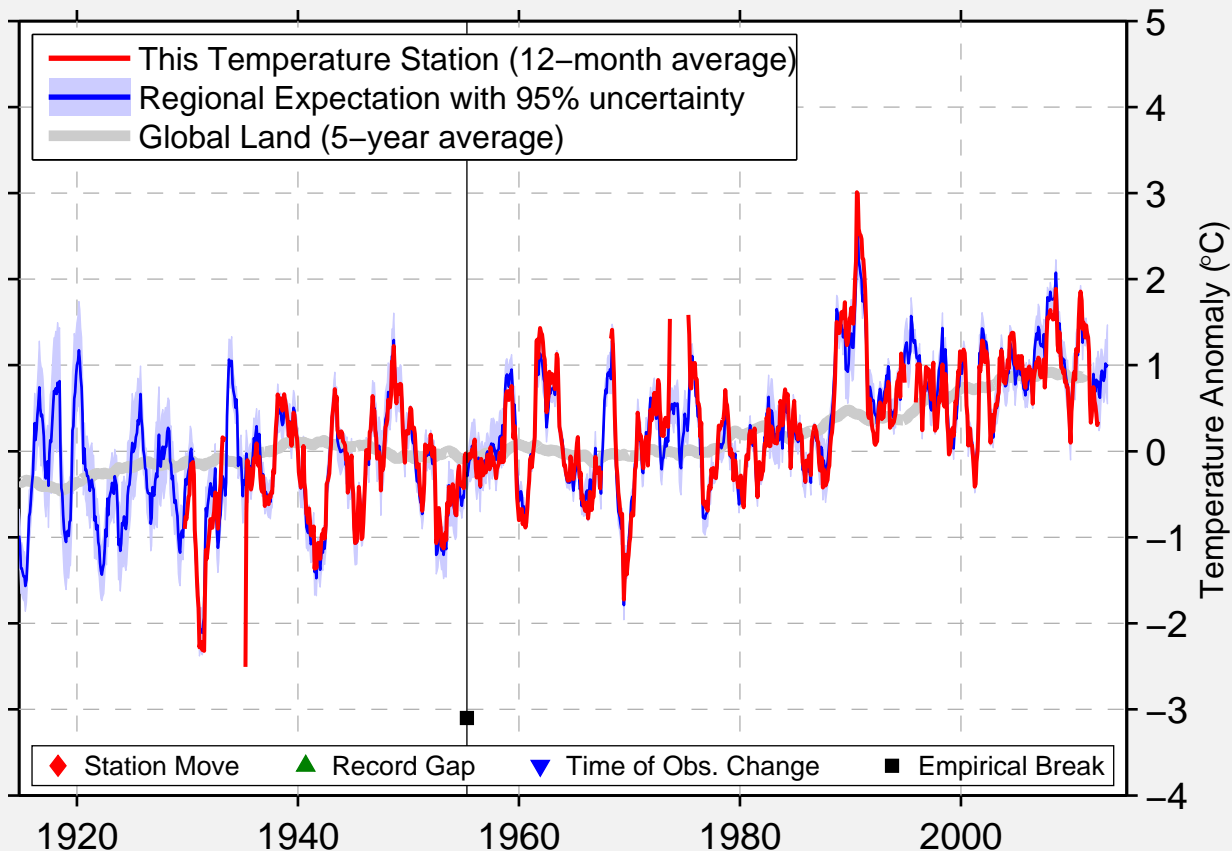

SOVETSKAJA GAVAN

49.000 N, 140.300 E (Russia)

Data Quality Controlled and Aligned at Breakpoints

Berkeley Earth