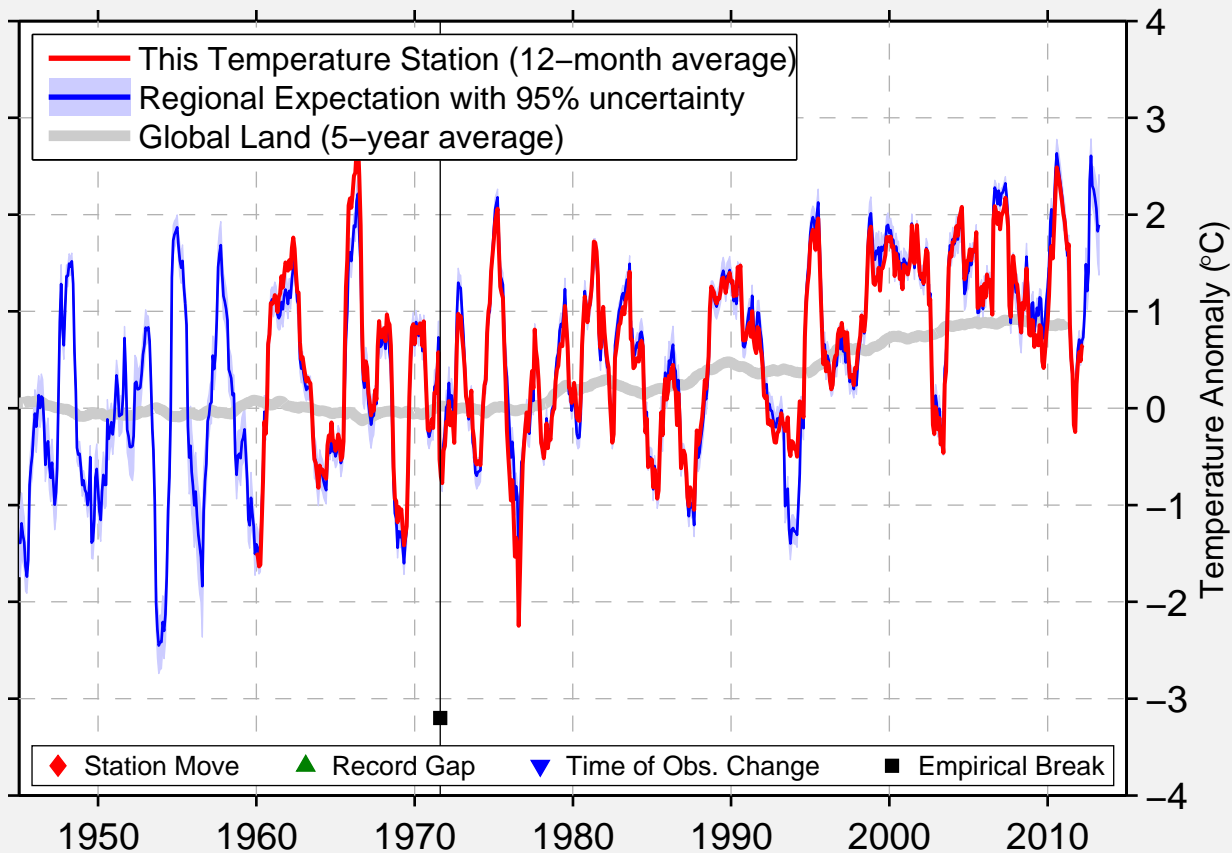

KASPIYSKIY

45.400 N, 47.400 E (Russia)

Data Quality Controlled and Aligned at Breakpoints

Berkeley Earth