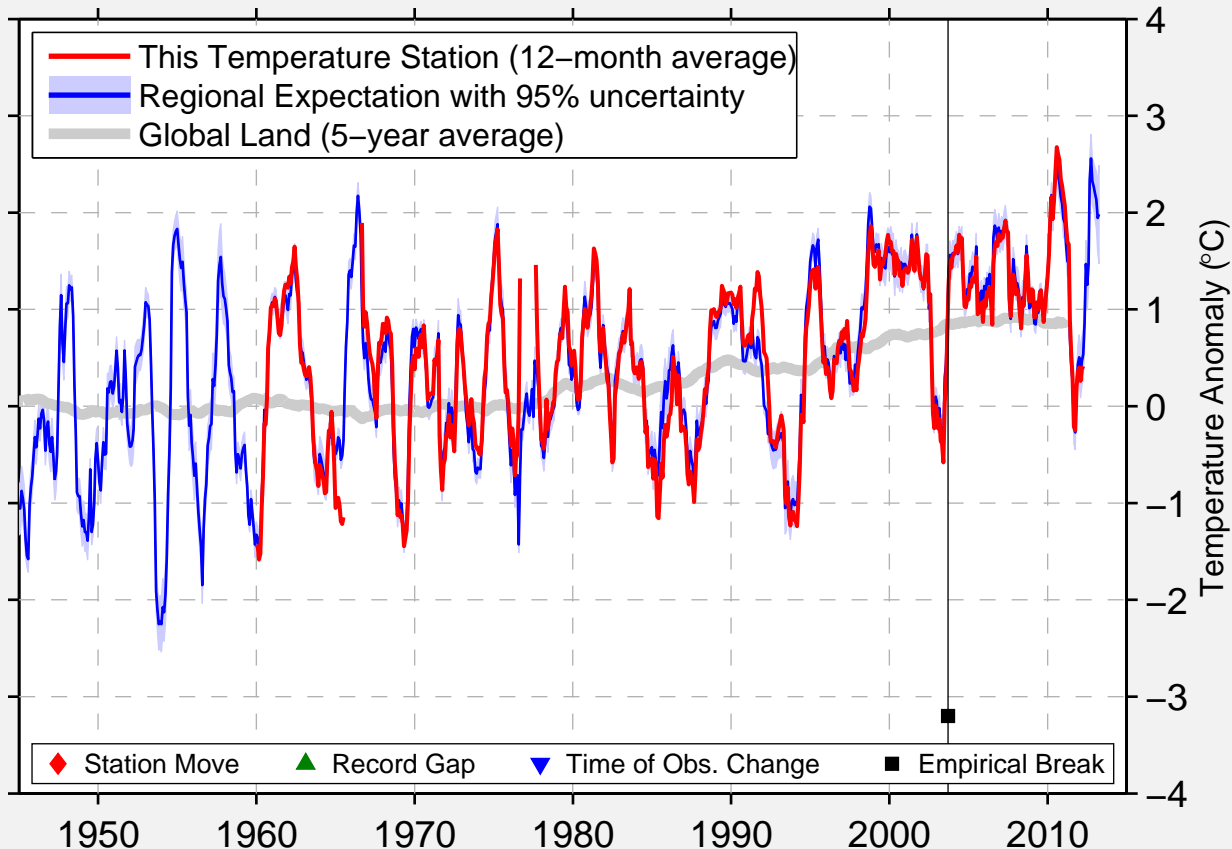

# T ULENIY-OSTROV

44.500 N, 47.500 E (Russia)

Data Quality Controlled and Aligned at Breakpoints

Berkeley Earth