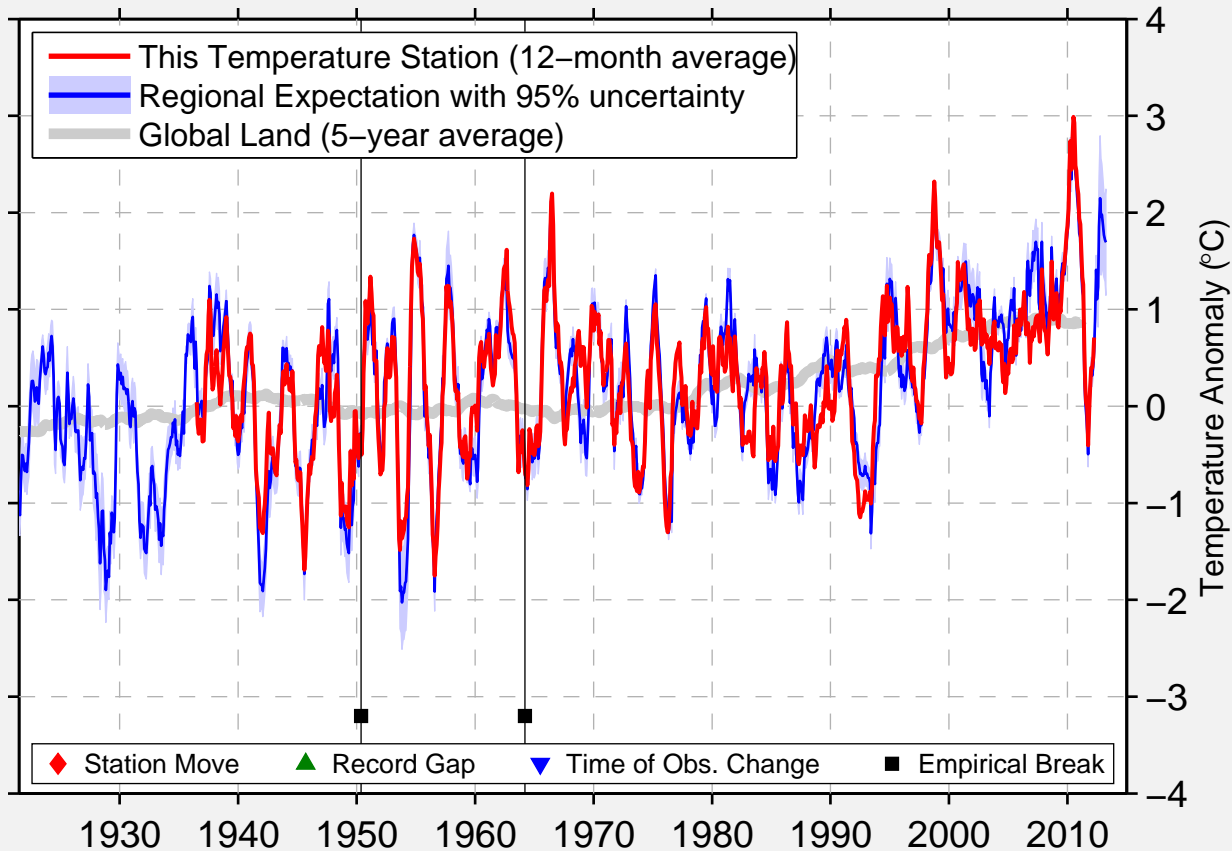

# KRASNAJA POLJANA

43.600 N, 40.200 E (Russia)

Data Quality Controlled and Aligned at Breakpoints

Berkeley Earth