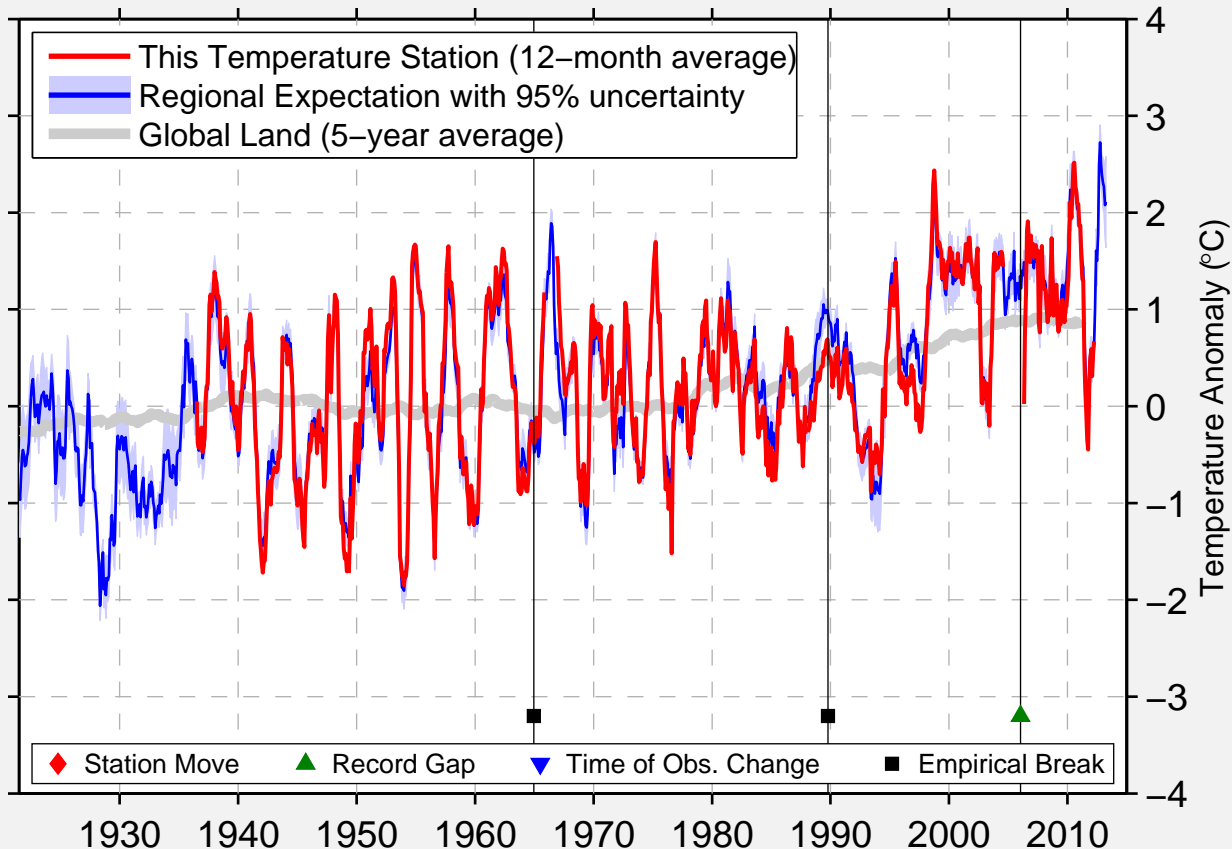

BUYNAKSK

42.820 N, 47.120 E (Russia)

Data Quality Controlled and Aligned at Breakpoints

Berkeley Earth