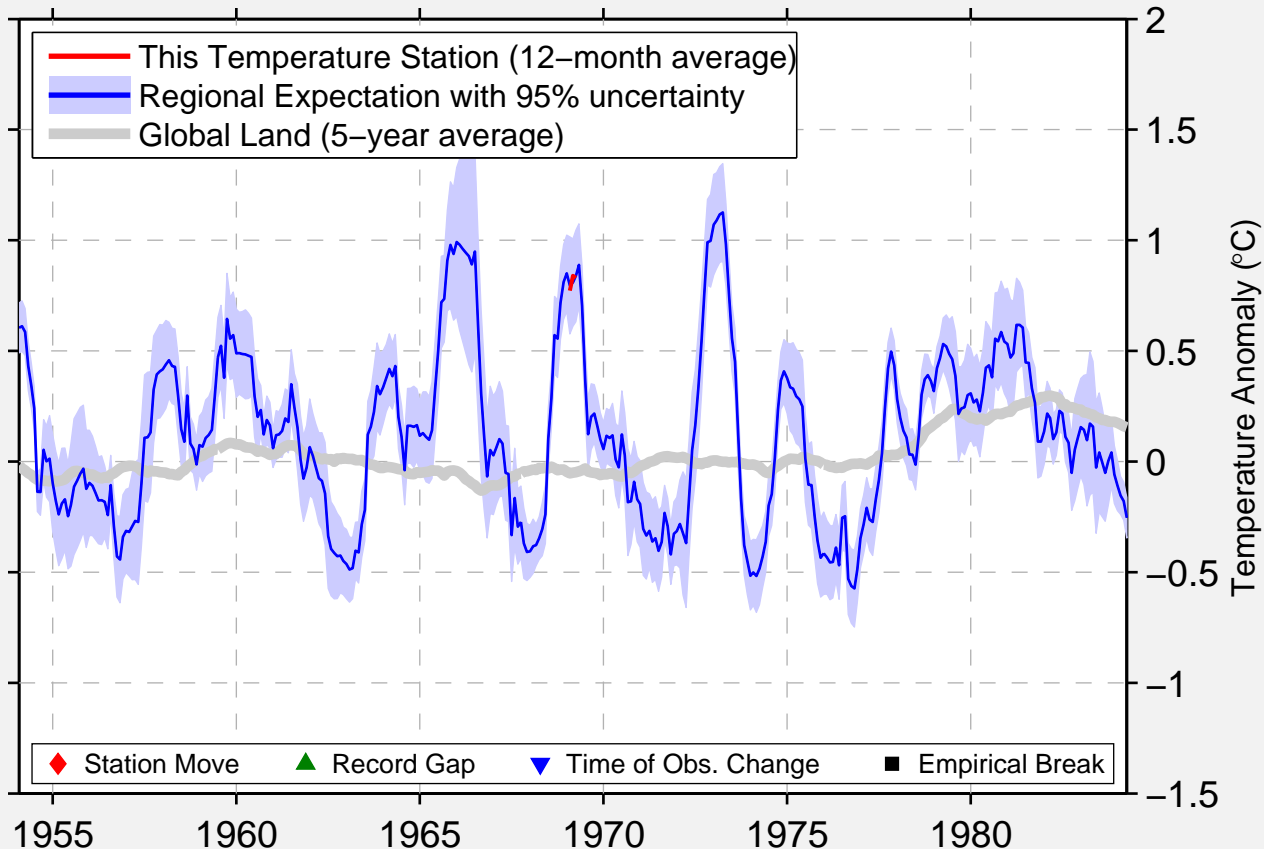

VANDERGRIF

16.683 N, 106.833 E (Vietnam)

◆ Station Move ▲ Record Gap ▼ Time of Obs. Change ■ Empirical Break

Data Quality Controlled and Aligned at Breakpoints

Berkeley Earth