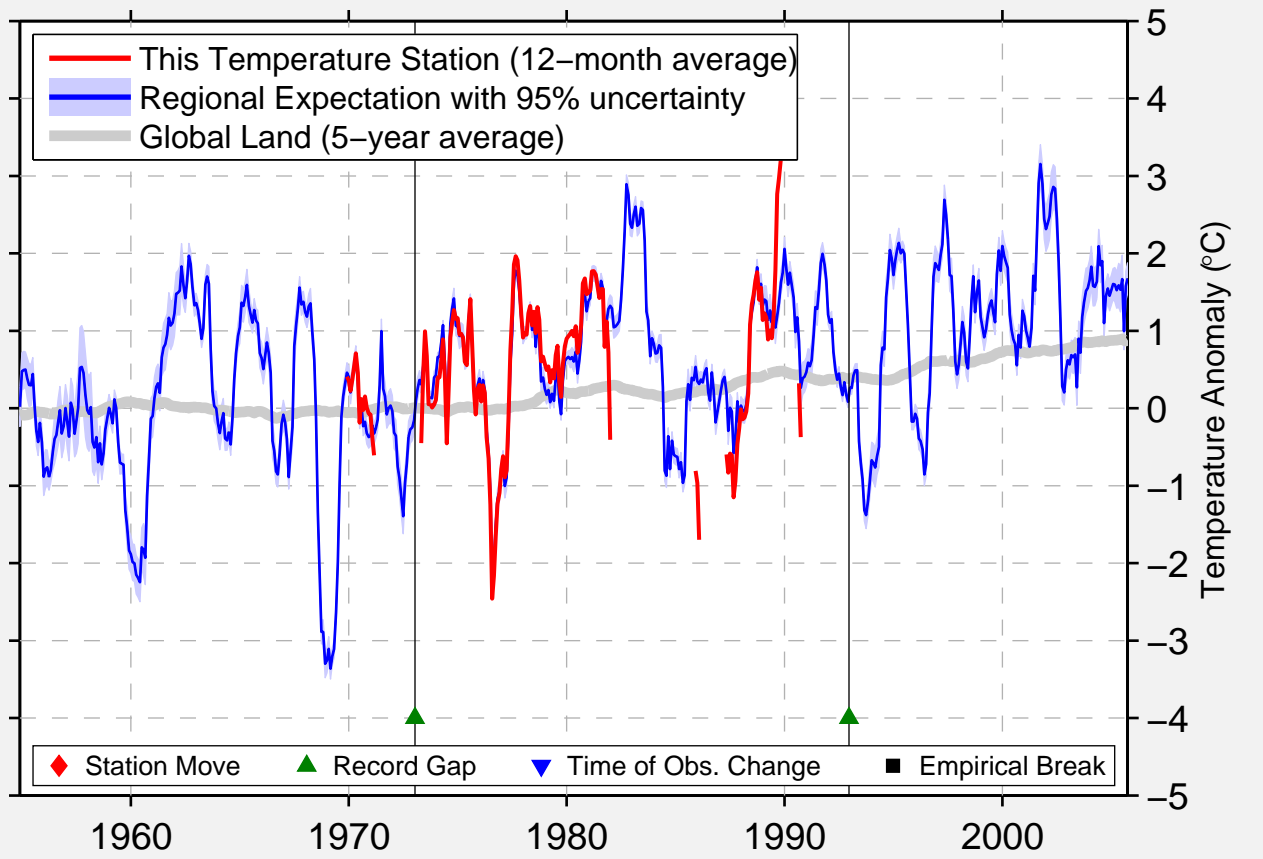

KAZGORODOK

49.950 N, 71.583 E (Kazakhstan)

Data Quality Controlled and Aligned at Breakpoints

Berkeley Earth