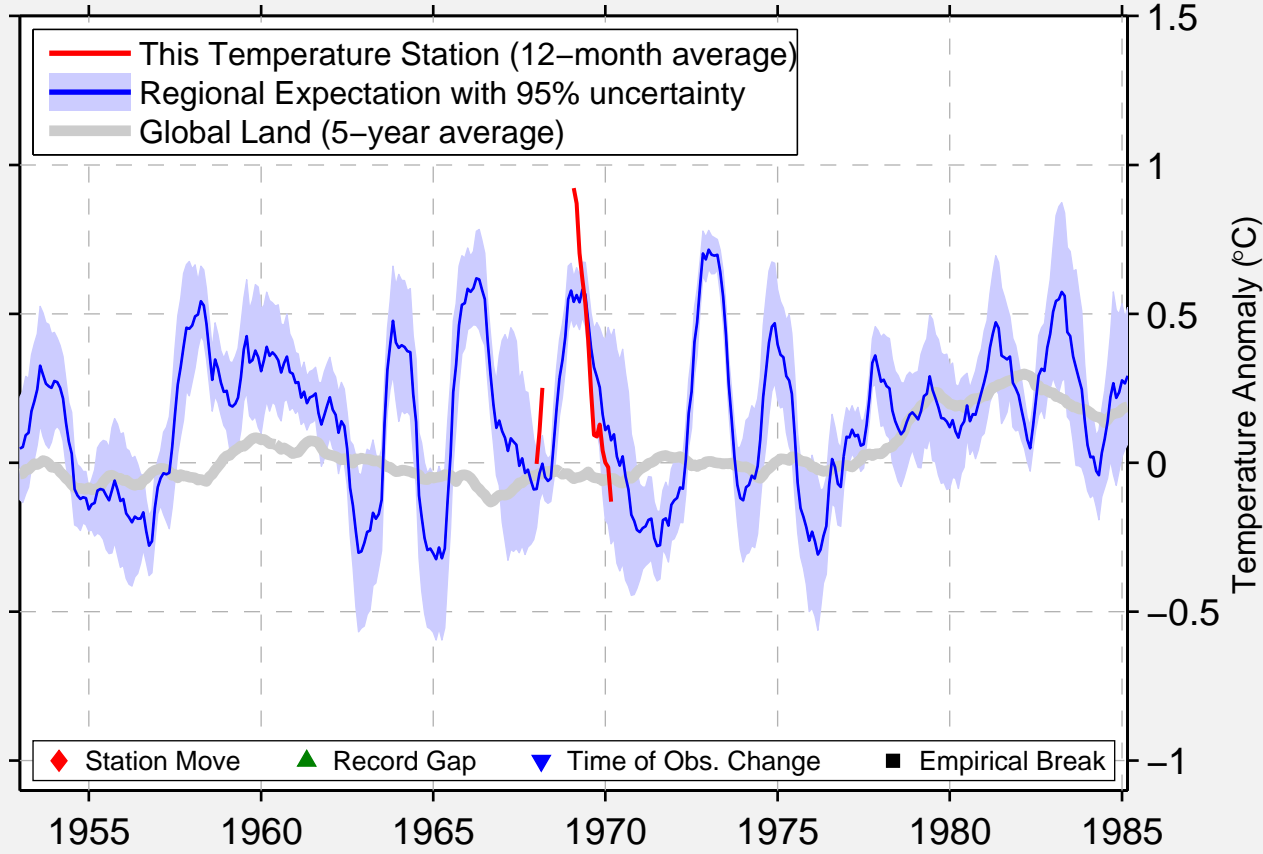

TAN AN

10.550 N, 106.400 E (Vietnam)

Data Quality Controlled and Aligned at Breakpoints

Berkeley Earth