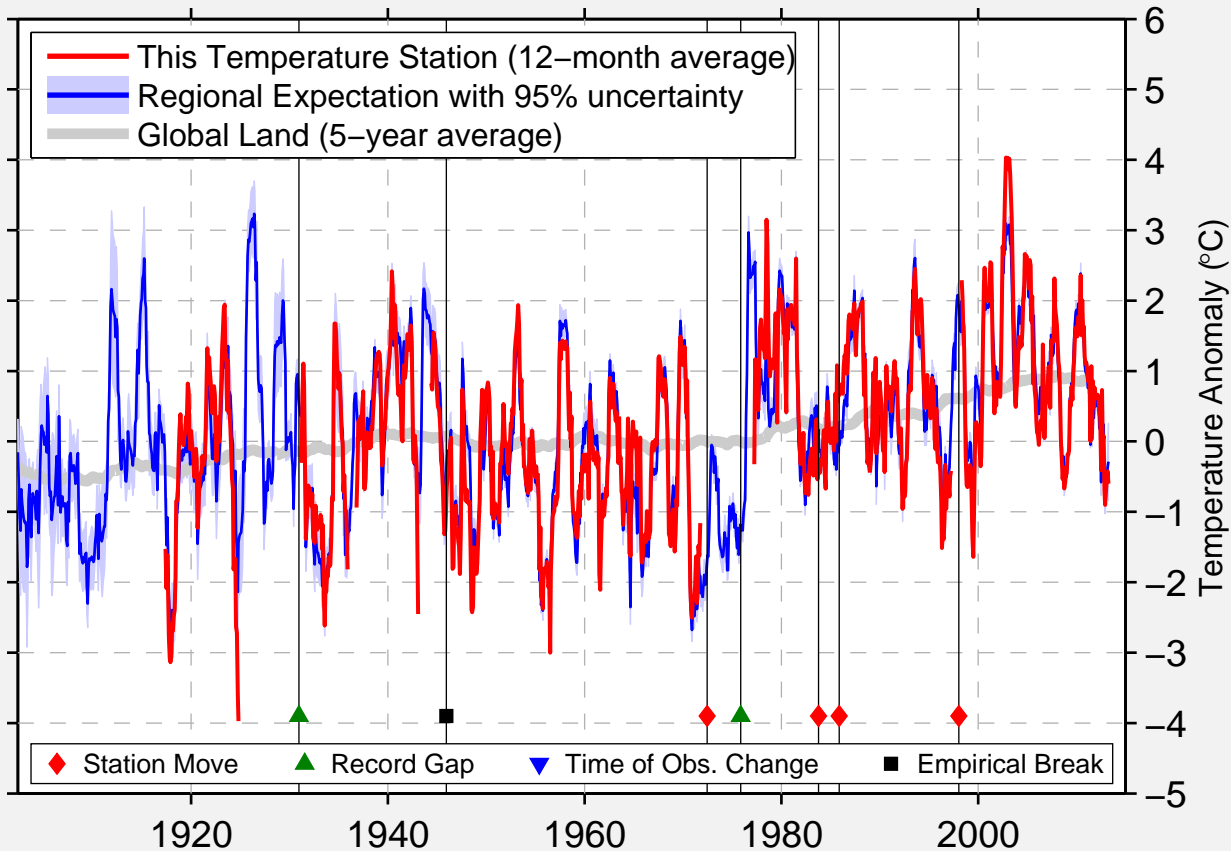

NENANA MUNICIPAL AIRPORT

64.552 N, 149.085 W (United States)

Data Quality Controlled and Aligned at Breakpoints

Berkeley Earth