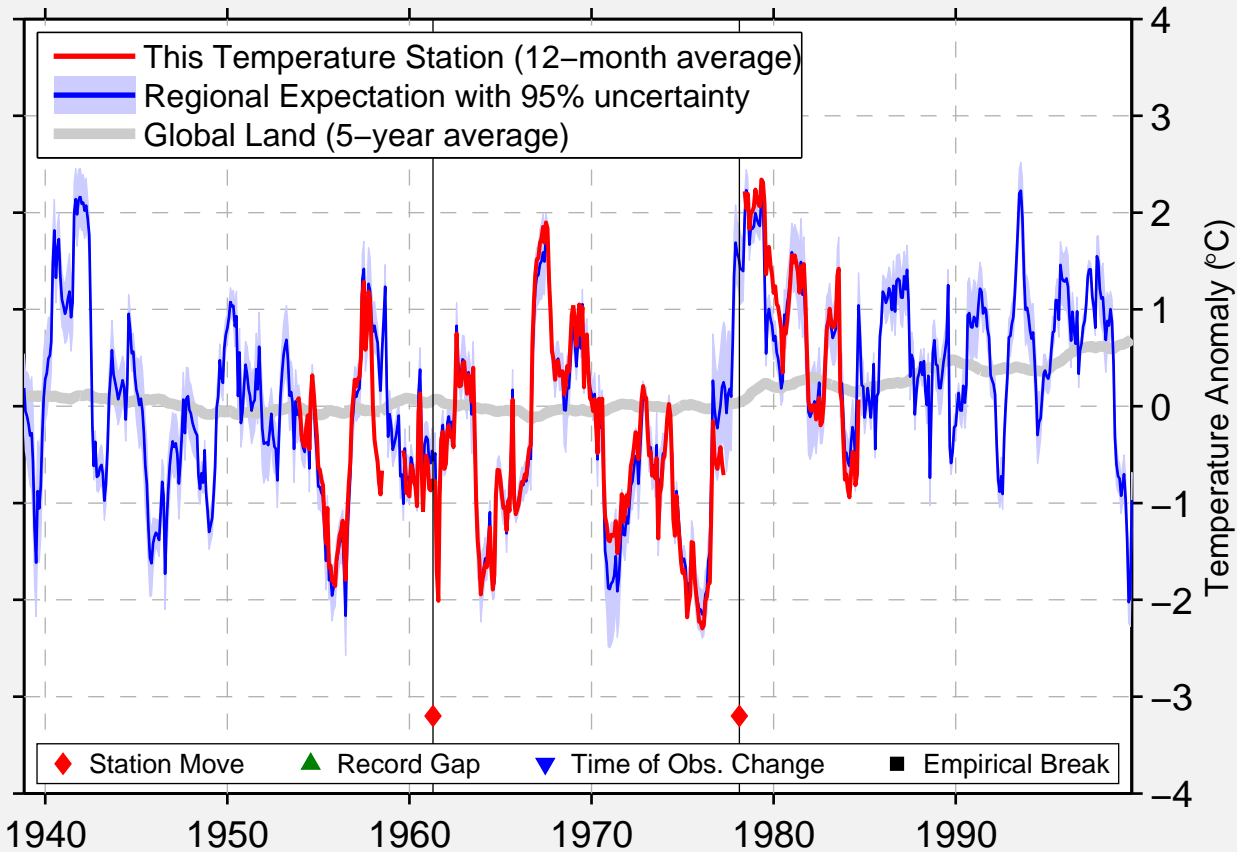

CAPE ROMANZOF AFS

61.775 N, 166.042 W (United States)

Data Quality Controlled and Aligned at Breakpoints

Berkeley Earth