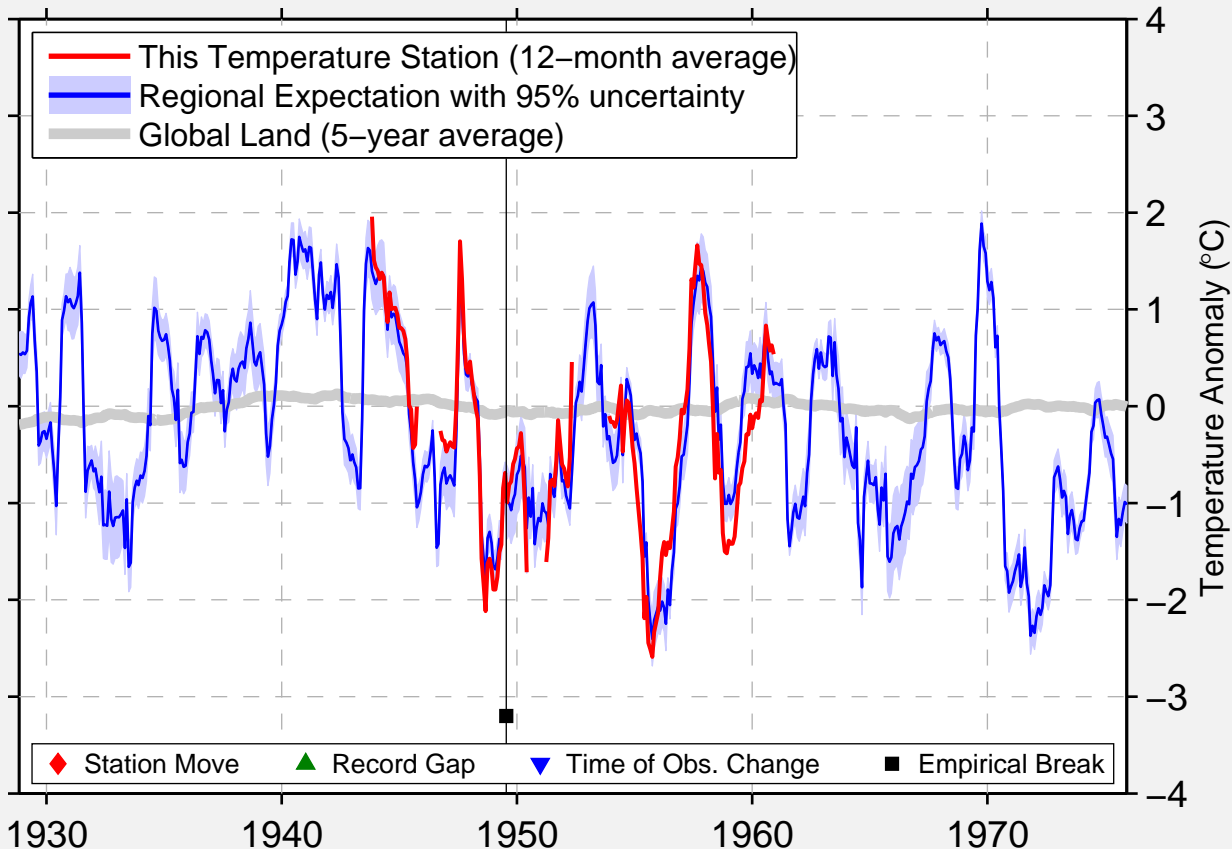

MATANUSKA VALLEY 9

61.650 N, 149.200 W (United States)

Data Quality Controlled and Aligned at Breakpoints

Berkeley Earth