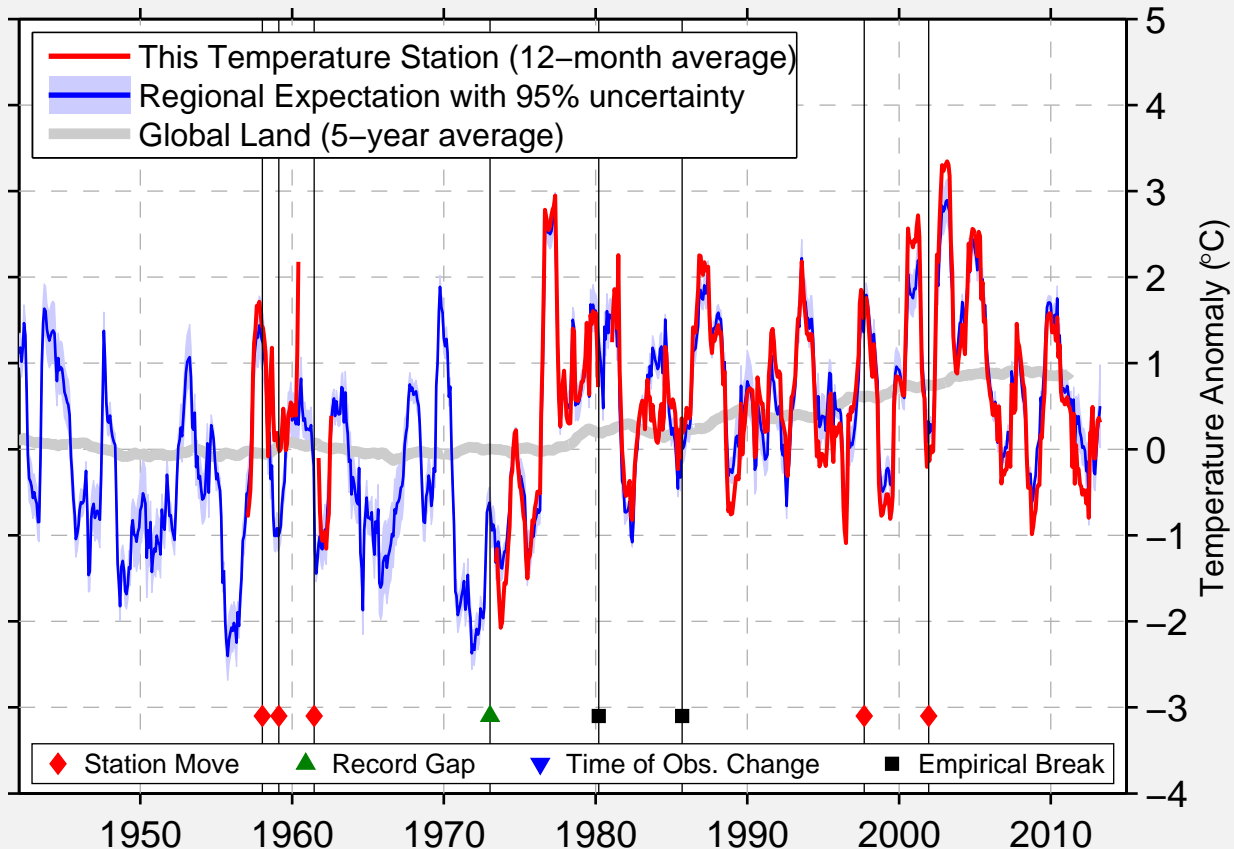

PALMER MUNI AP

61.565 N, 149.071 W (United States)

Data Quality Controlled and Aligned at Breakpoints

Berkeley Earth