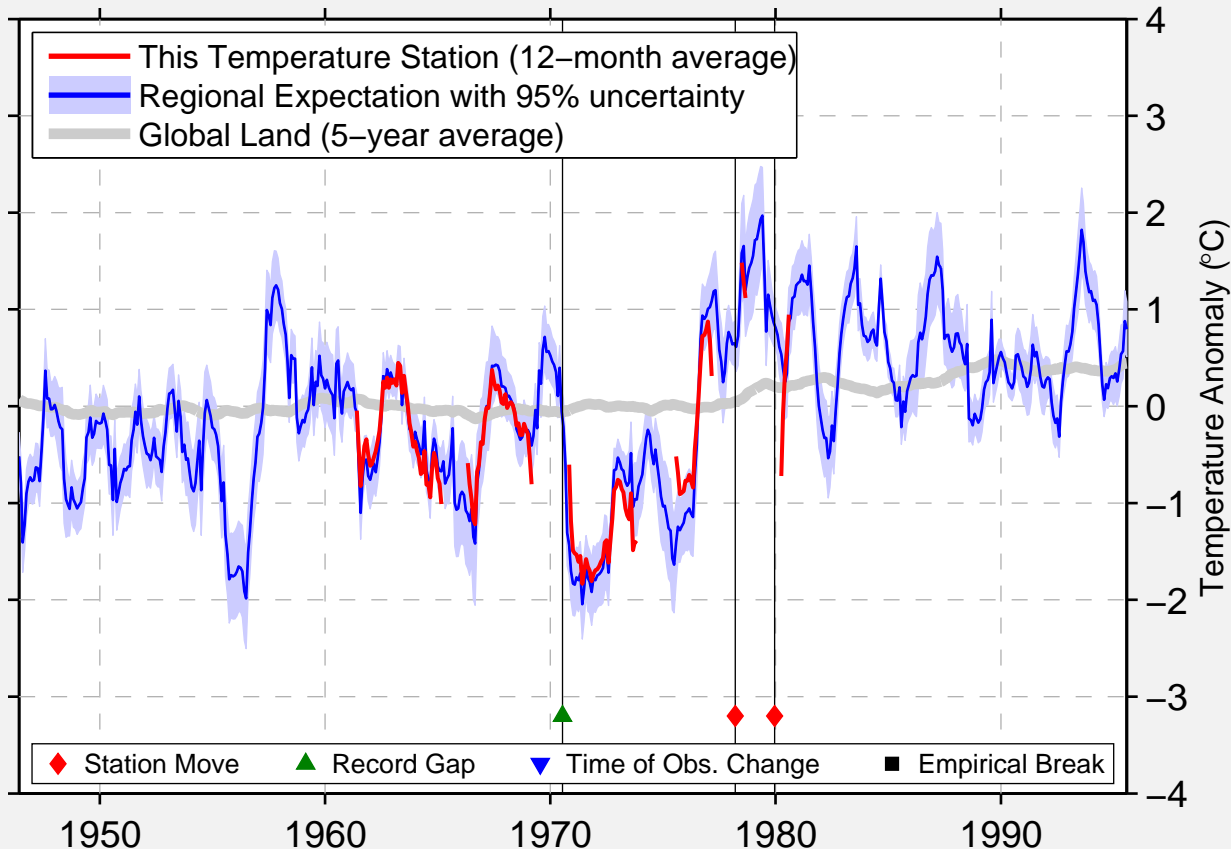

SELDOVIA AIRPORT

56.550 N, 154.133 W (United States)

Data Quality Controlled and Aligned at Breakpoints

Berkeley Earth