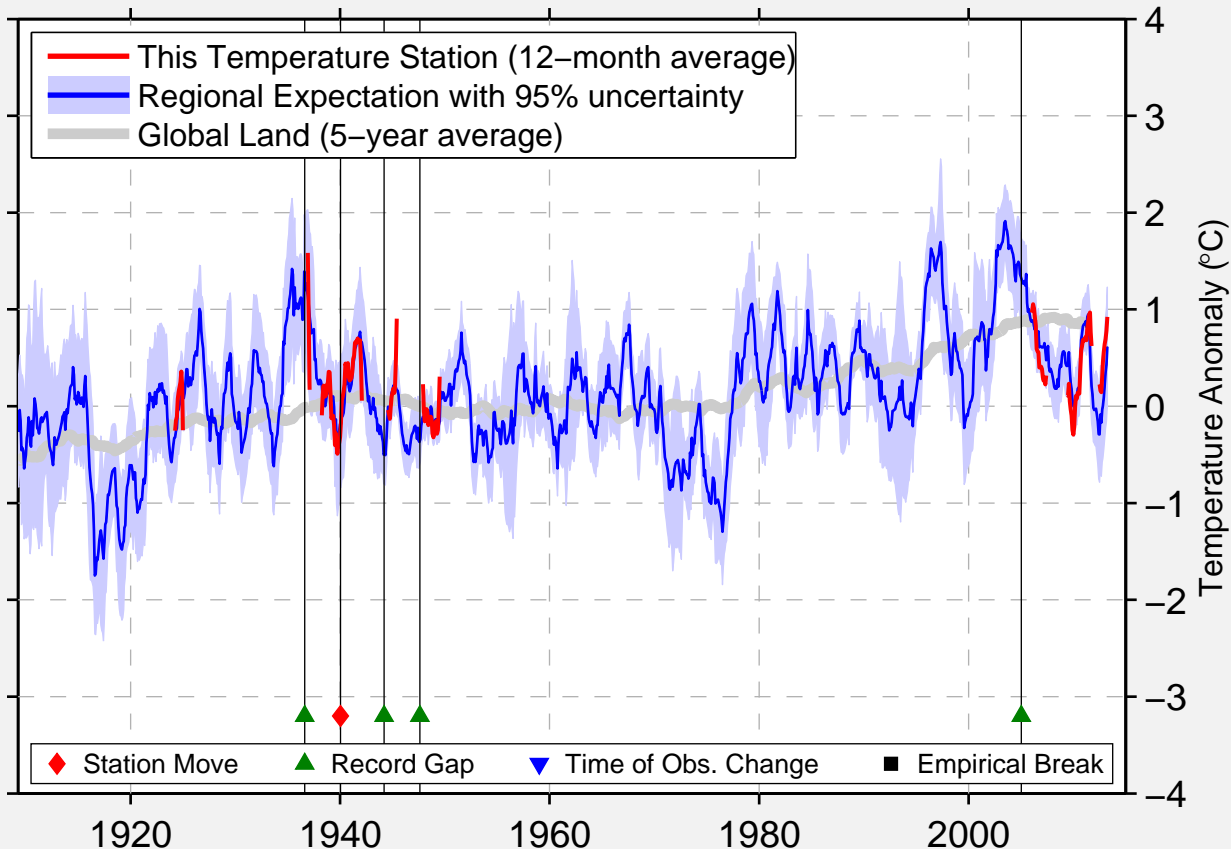

ATKA AIRPORT

52.189 N, 174.200 W (United States)

Data Quality Controlled and Aligned at Breakpoints

Berkeley Earth